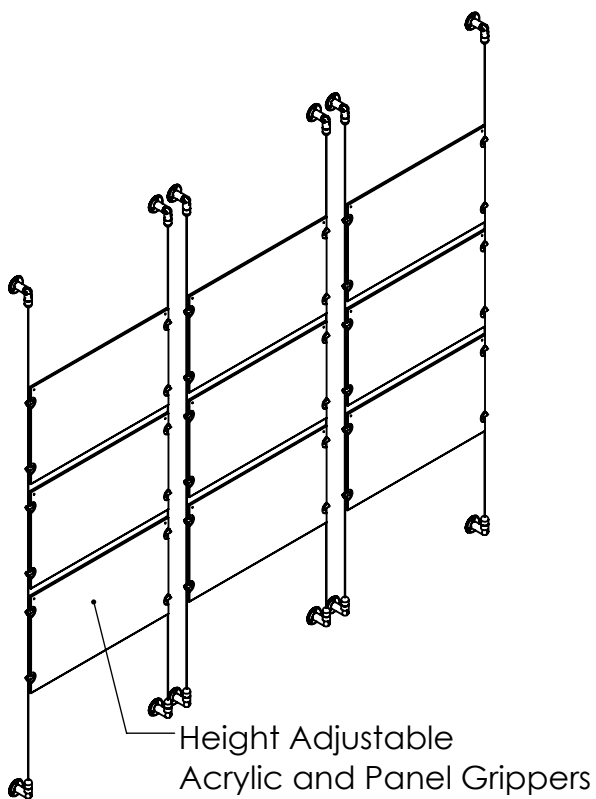

2

1

B

B

Recommended Spacing [2"] 50mm

Acrylic For Media 17" X 11"

Length Up To [157"] 3990mm

[18 1/2"] 470.4mm

A

A

2

1

Mbs Standoffs
 5046 W Linebaugh Ave
 Tampa, FL 33624 USA
 (813) 938-6025

ASSEMBLY NO.

CS15A-1711-3X3

SCALE: 1:18