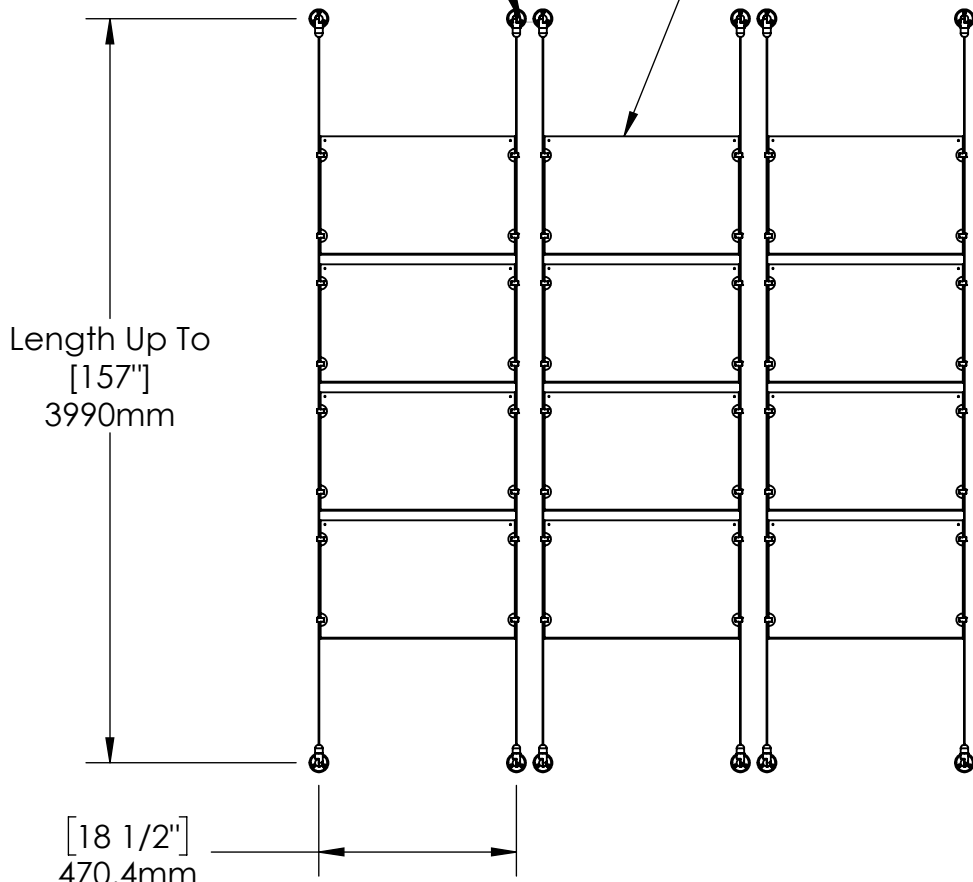

2

1

B

B

A

A

Height Adjustable
Acrylic and Panel Grippers

Recommended Spacing [2"] 50mm

Acrylic For Media
17" X 11"

Length Up To
[157"]
3990mm

[18 1/2"]
470.4mm

Mbs Standoffs
5046 W Linebaugh Ave
Tampa, FL 33624 USA
(813) 938-6025

ASSEMBLY NO.
CS15A-1711-3X4

SCALE: 1:18 SHEET 1 OF 1

2

1