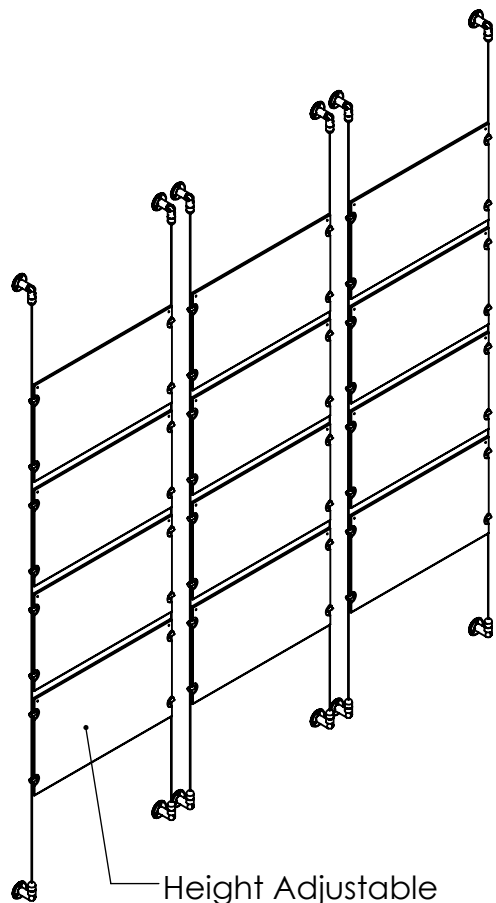

2

1

B

B

A

A

Height Adjustable
Acrylic and Panel Grippers

Recommended Spacing [2"] 50mm

Acrylic For Media
17" X 11"

Length Up To
[157"]
3990mm

[18 1/2"]
470.4mm

Mbs Standoffs
5046 W Linebaugh Ave
Tampa, FL 33624 USA
(813) 938-6025

ASSEMBLY NO.
CS15A-1711-3X4

SCALE: 1:18 SHEET 1 OF 1

2

1