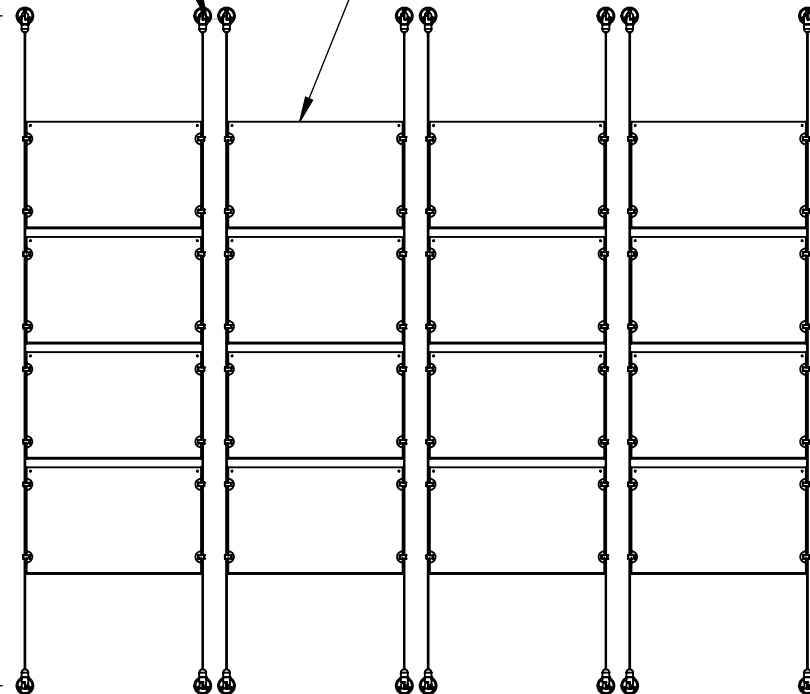

2

1

B

B

A

A

Recommended Spacing [2"] 50mm

Acrylic For Media
17" X 11"

Length Up To
[157"]
3990mm

[18 1/2"]
470.4mm

Mbs Standoffs
 5046 W Linebaugh Ave
 Tampa, FL 33624 USA
 (813) 938-6025

ASSEMBLY NO.

CS15A-1711-4X4

SCALE: 1:20

SHEET 1 OF 1

2