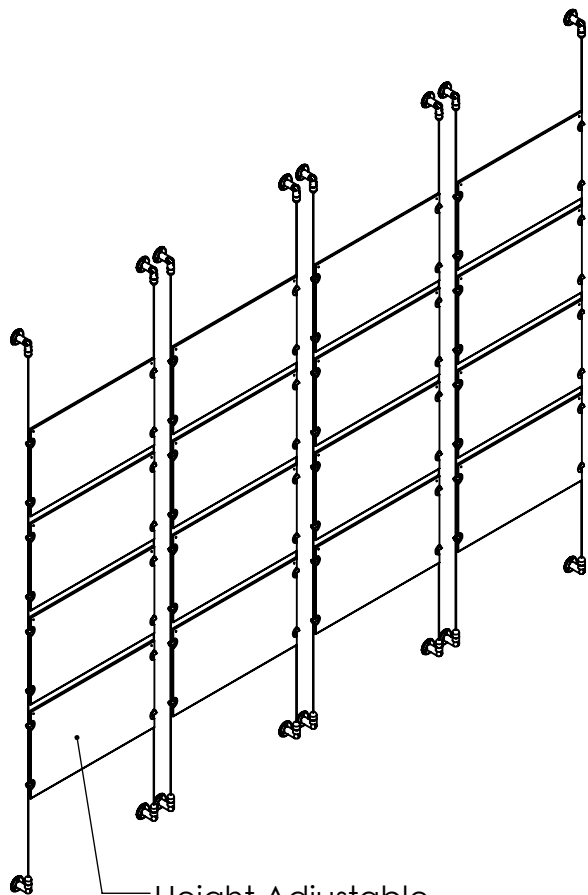

2

1

B

B

A

A

Recommended Spacing [2"] 50mm

Acrylic For Media
17" X 11"

Length Up To
[157"]
3990mm

[18 1/2"]
470.4mm

Mbs Standoffs
 5046 W Linebaugh Ave
 Tampa, FL 33624 USA
 (813) 938-6025

ASSEMBLY NO.

CS15A-1711-4X4

SCALE: 1:20

SHEET 1 OF 1

2