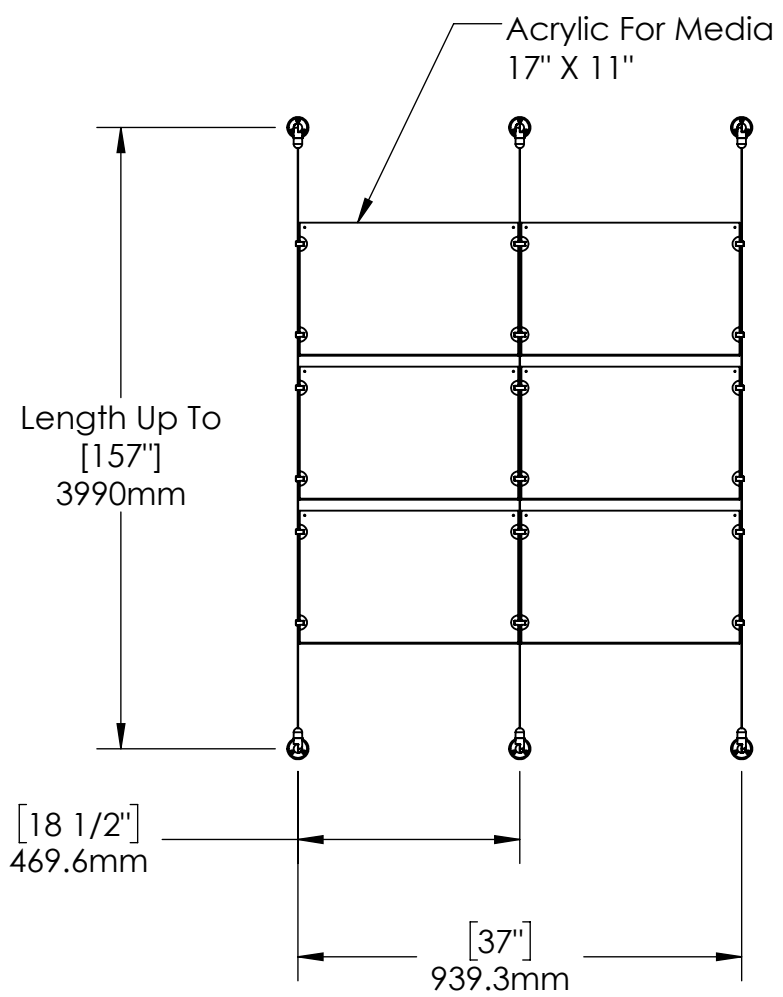

2

1

B

B

Height Adjustable
Acrylic and Panel Grippers

A

A

2

1

Mbs Standoffs
5046 W Linebaugh Ave
Tampa, FL 33624 USA
(813) 938-6025

ASSEMBLY NO.
CS15A-1711-A2X3

SCALE: 1:16 SHEET 1 OF 1