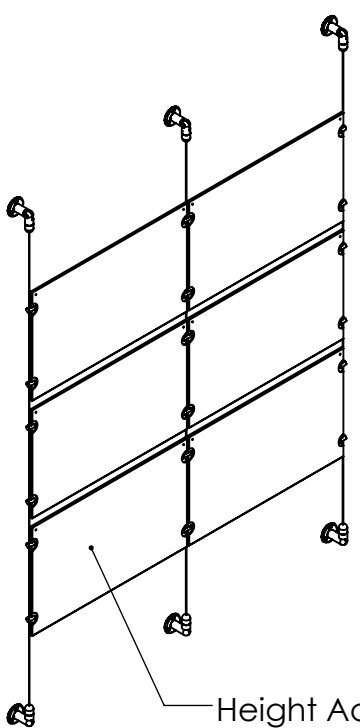

2

1

B

B

Height Adjustable
Acrylic and Panel Grippers

A

A

2

1

Mbs Standoffs
5046 W Linebaugh Ave
Tampa, FL 33624 USA
(813) 938-6025

ASSEMBLY NO.
CS15A-1711-A2X3

SCALE: 1:16 SHEET 1 OF 1