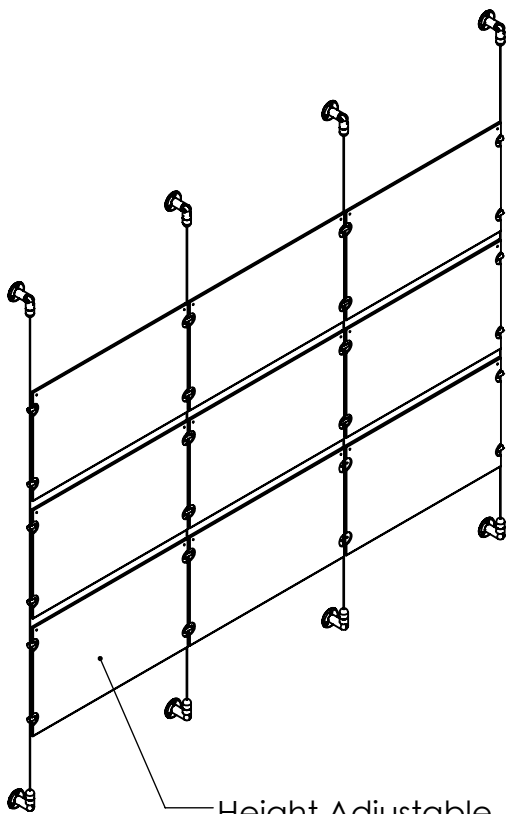

2

1

B

B

Height Adjustable
Acrylic and Panel Grippers

Length Up To
[157"]
3990mm

[18 1/2"]
469.6mm

Acrylic For Media
17" X 11"

A

A

2

1

Mbs Standoffs
5046 W Linebaugh Ave
Tampa, FL 33624 USA
(813) 938-6025

ASSEMBLY NO.

CS15A-1711-A3X3

SCALE: 1:16