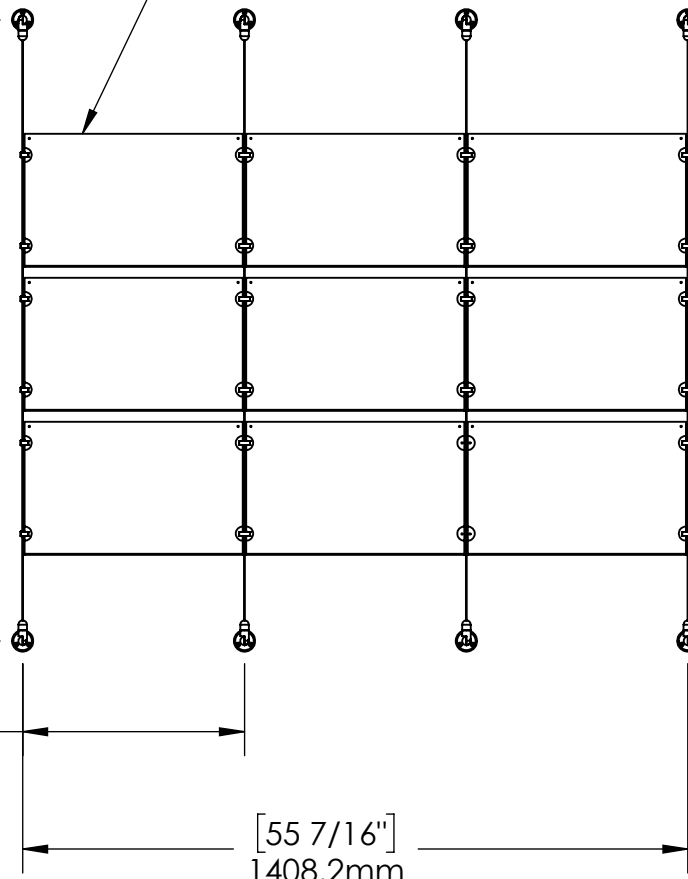

2

1

B

B

Height Adjustable
Acrylic and Panel Grippers

Length Up To
[157"]
3990mm

[18 1/2"]
469.6mm

Acrylic For Media
17" X 11"

A

A

2

1

Mbs Standoffs
5046 W Linebaugh Ave
Tampa, FL 33624 USA
(813) 938-6025

ASSEMBLY NO.

CS15A-1711-A3X3

SCALE: 1:16