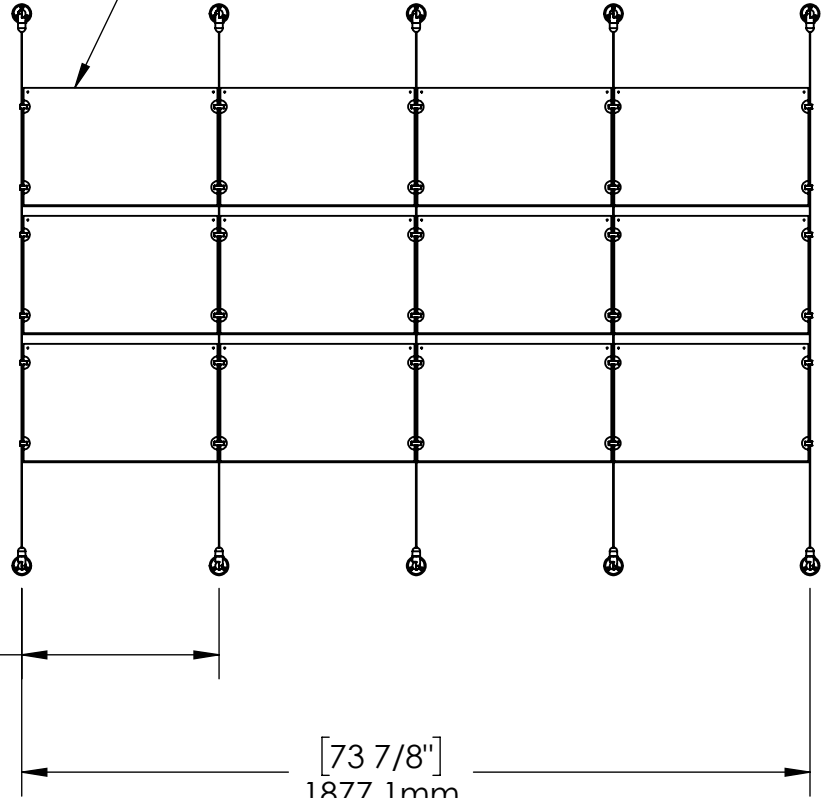

2

1

B

B

Length Up To
[157"]
3990mm

[18 1/2"]
469.6mm

[73 7/8"]
1877.1mm

Acrylic For Media
17" X 11"

A

A

2

1

Mbs Standoffs
5046 W Linebaugh Ave
Tampa, FL 33624 USA
(813) 938-6025

ASSEMBLY NO.

CS15A-1711-A4X3

SCALE: 1:18