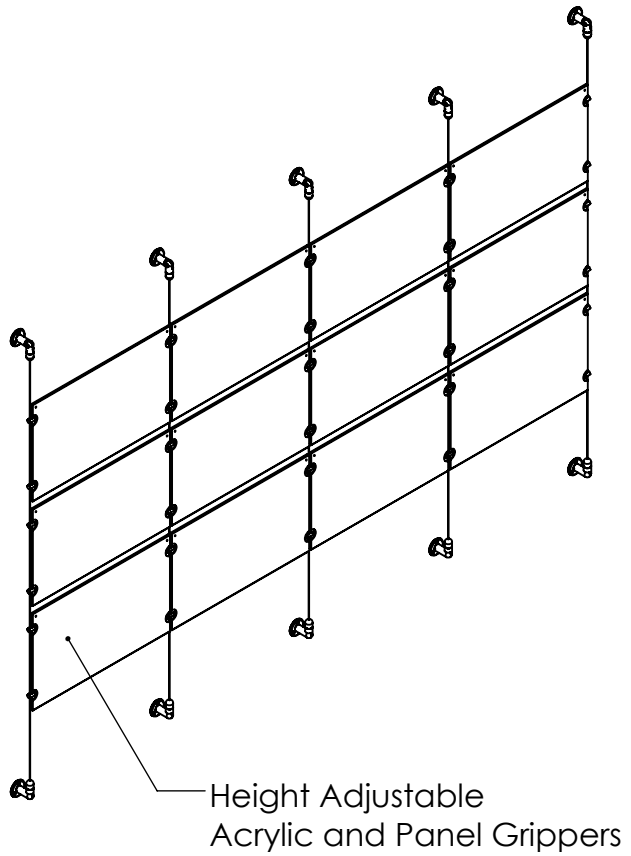

2

1

B

B

Length Up To
[157"]
3990mm

[18 1/2"]
469.6mm

[73 7/8"]
1877.1mm

Acrylic For Media
17" X 11"

A

A

2

1

Mbs Standoffs
5046 W Linebaugh Ave
Tampa, FL 33624 USA
(813) 938-6025

ASSEMBLY NO.

CS15A-1711-A4X3

SCALE: 1:18