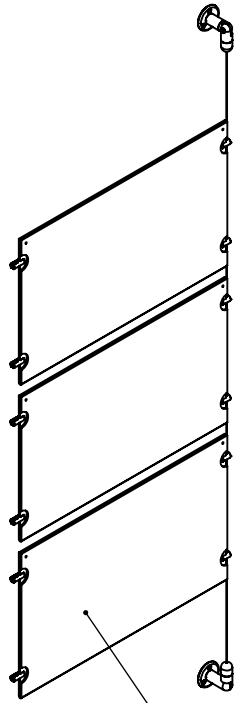

2

1

B

B

Height Adjustable
Acrylic and Panel Grippers

Length Up To
[157"]
3990mm

Acrylic For Media
17" X 11"

A

A

2

1

Mbs Standoffs
5046 W Linebaugh Ave
Tampa, FL 33624 USA
(813) 938-6025

ASSEMBLY NO.

CS15A-1711-E3X3

SCALE: 1:12

SHEET 1 OF 1