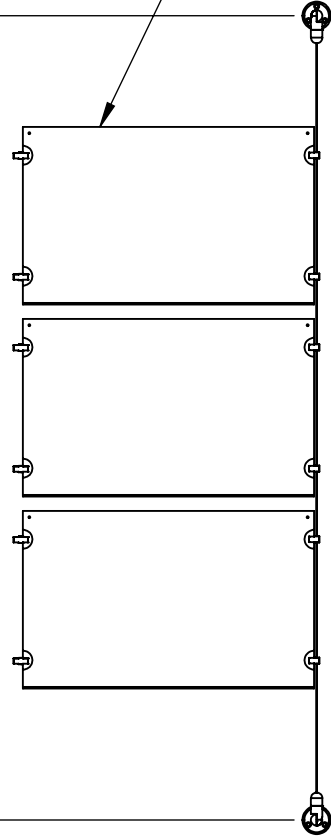

2

1

B

B

Height Adjustable
Acrylic and Panel Grippers

Length Up To
[157"]
3990mm

Acrylic For Media
17" X 11"

A

A

2

1

Mbs Standoffs
5046 W Linebaugh Ave
Tampa, FL 33624 USA
(813) 938-6025

ASSEMBLY NO.

CS15A-1711-E3X3

SCALE: 1:12

SHEET 1 OF 1