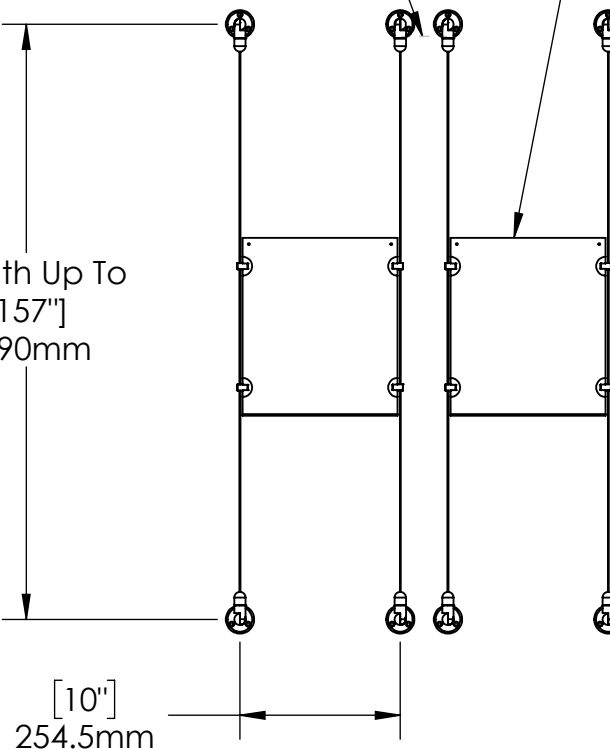

2

1

B

B

Height Adjustable  
Acrylic and Panel Grippers

Recommended Spacing [2"] 50mm

Acrylic For Media  
8-1/2" X 11"

Length Up To  
[157"]  
3990mm

[10"]  
254.5mm

A

A

2

1

A

**Mbs Standoffs**  
5046 W Linebaugh Ave  
Tampa, FL 33624 USA  
(813) 938-6025

ASSEMBLY NO.

**CS15A-8511-2X1**

SCALE: 1:12

SHEET 1 OF 1