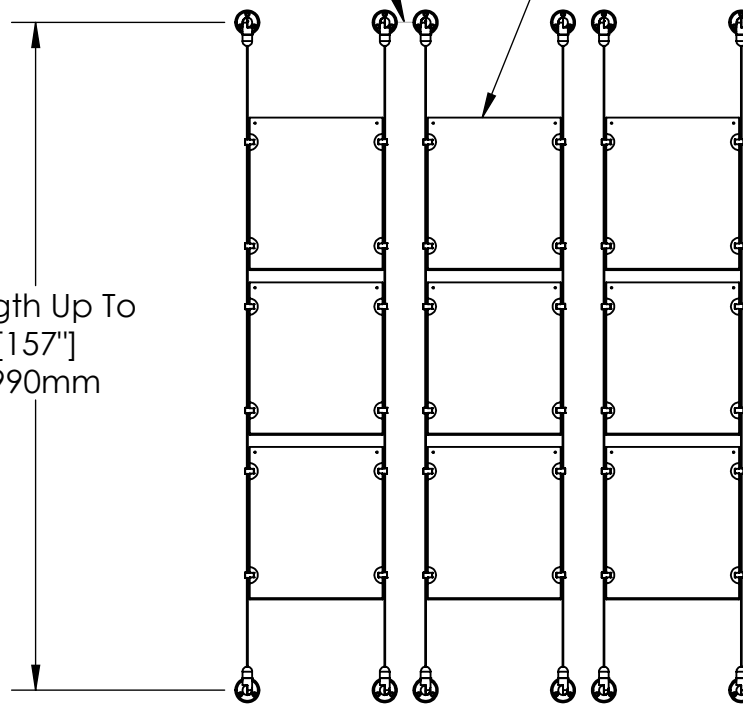

2

1

B

B

Height Adjustable
Acrylic and Panel Grippers

Recommended Spacing [2"] 50mm

Acrylic For Media
8-1/2" X 11"

Length Up To
[157"]
3990mm

[10"]
254.5mm

A

A

2

1

Mbs Standoffs
5046 W Linebaugh Ave
Tampa, FL 33624 USA
(813) 938-6025

ASSEMBLY NO.

CS15A-8511-3X3

SCALE: 1:14

SHEET 1 OF 1