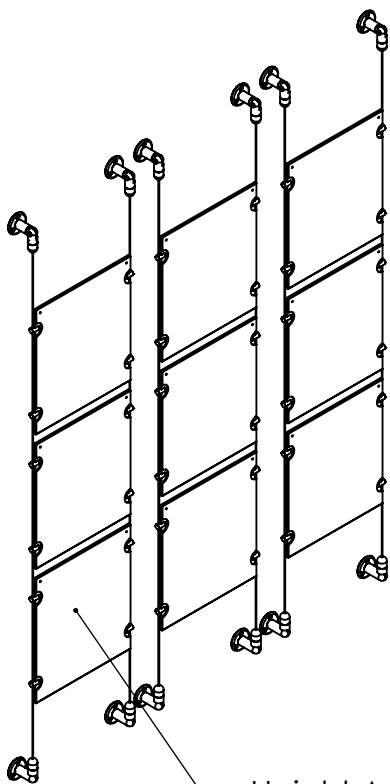

2

1

B

B

Height Adjustable
Acrylic and Panel Grippers

Recommended Spacing [2"] 50mm

Acrylic For Media
8-1/2" X 11"

Length Up To
[157"]
3990mm

[10"]
254.5mm

A

A

2

1

Mbs Standoffs
5046 W Linebaugh Ave
Tampa, FL 33624 USA
(813) 938-6025

ASSEMBLY NO.

CS15A-8511-3X3

SCALE: 1:14

SHEET 1 OF 1