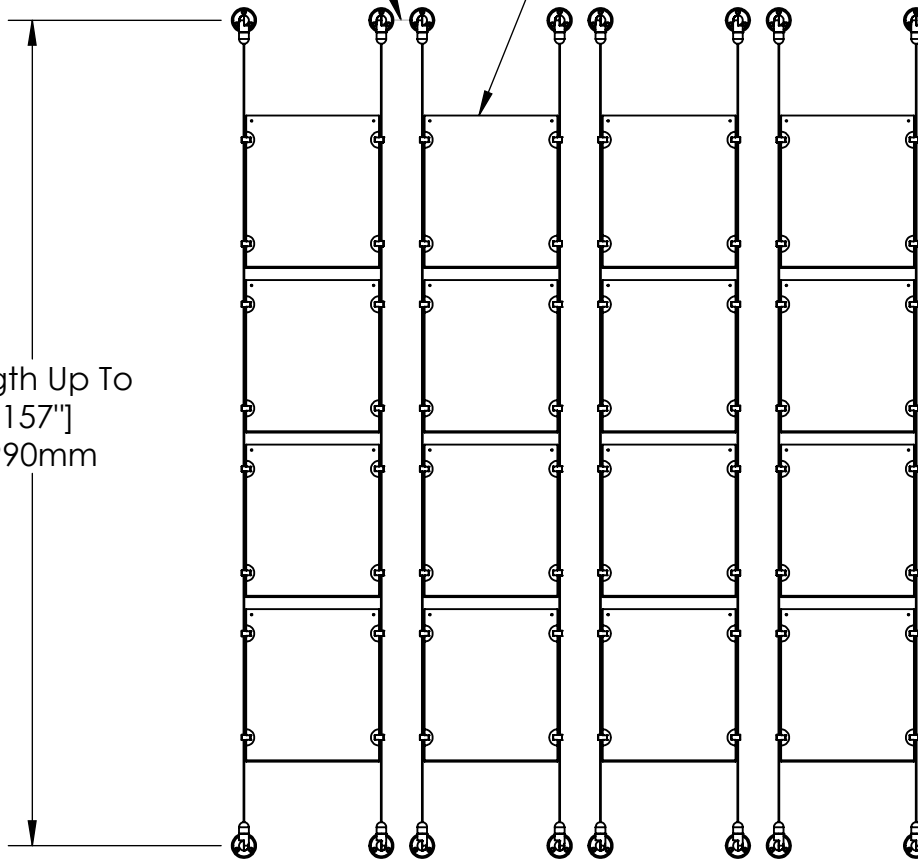

2

1

B

B

Height Adjustable
Acrylic and Panel Grippers

Recommended Spacing [2"] 50mm

Acrylic For Media
8-1/2" X 11"

Length Up To
[157"]
3990mm

[10"]
254.5mm

A

A

2

1

Mbs Standoffs
5046 W Linebaugh Ave
Tampa, FL 33624 USA
(813) 938-6025

ASSEMBLY NO.

CS15A-8511-4X4

SCALE: 1:14

SHEET 1 OF 1