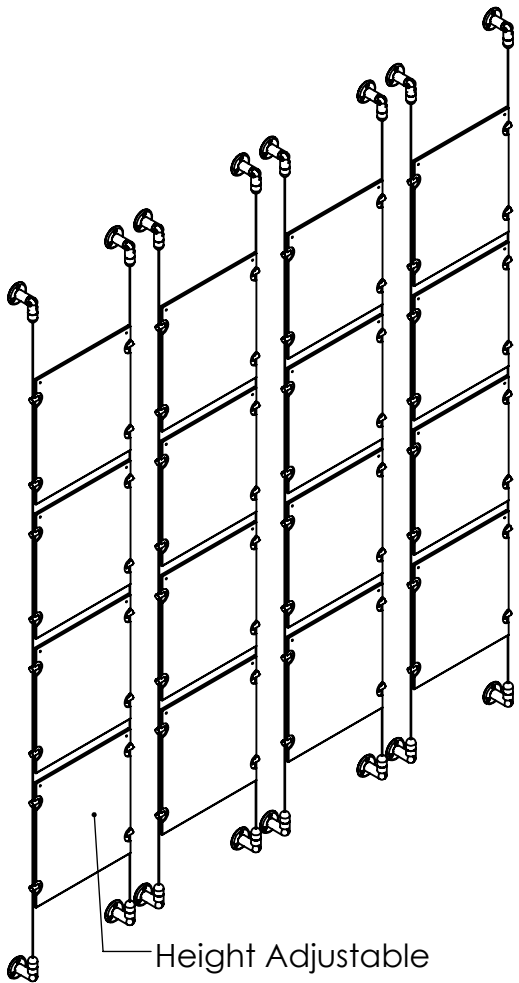

2

1

B

B

Height Adjustable
Acrylic and Panel Grippers

Recommended Spacing [2"] 50mm

Acrylic For Media
8-1/2" X 11"

Length Up To
[157"]
3990mm

[10"]
254.5mm

A

A

2

1

Mbs Standoffs
5046 W Linebaugh Ave
Tampa, FL 33624 USA
(813) 938-6025

ASSEMBLY NO.

CS15A-8511-4X4

SCALE: 1:14

SHEET 1 OF 1