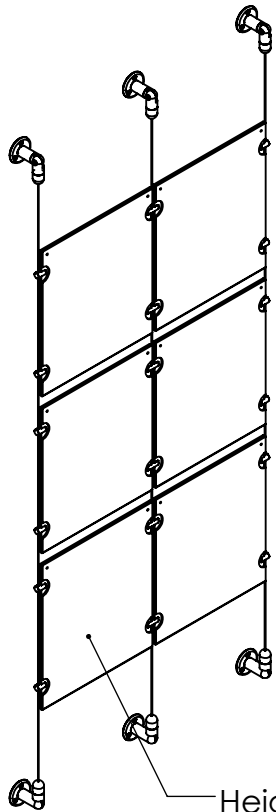

2

1

B

B

Height Adjustable
Acrylic and Panel Grippers

A

A

2

1

Mbs Standoffs
5046 W Linebaugh Ave
Tampa, FL 33624 USA
(813) 938-6025

ASSEMBLY NO.

CS15A-8511-A2X3

SCALE: 1:12

SHEET 1 OF 1