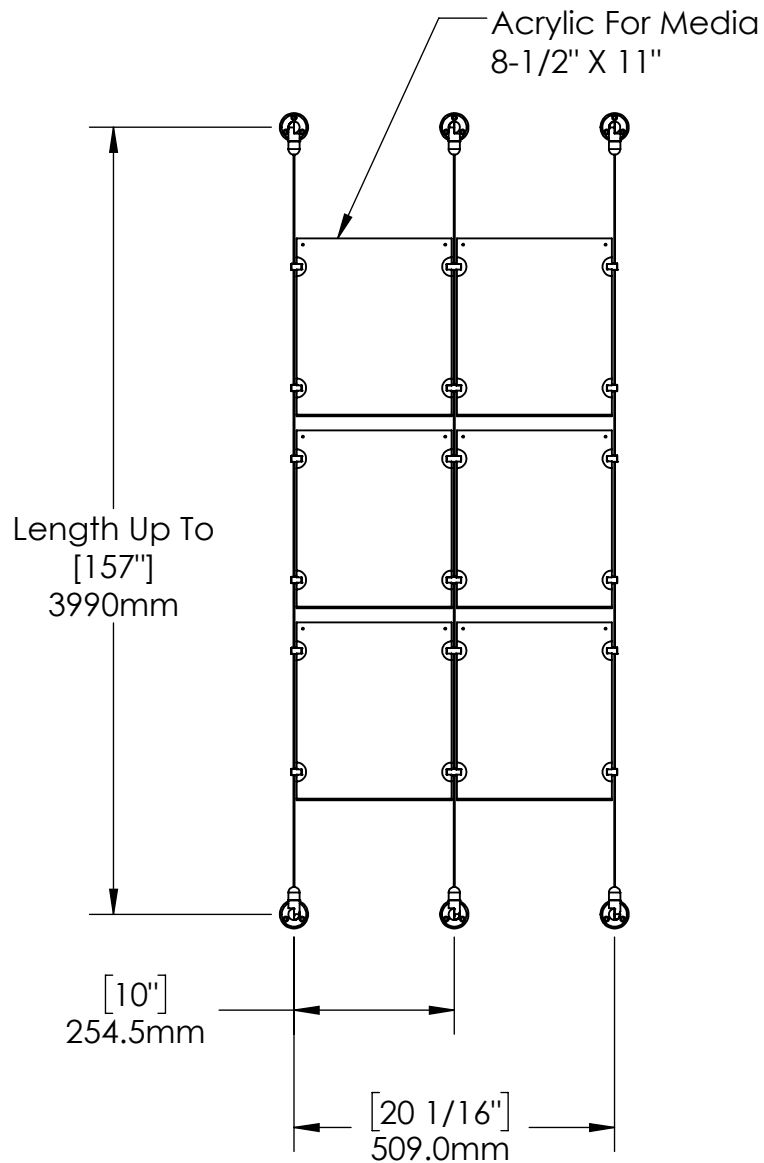

2

1

B

B

Height Adjustable
Acrylic and Panel Grippers

A

A

2

1

Mbs Standoffs
5046 W Linebaugh Ave
Tampa, FL 33624 USA
(813) 938-6025

ASSEMBLY NO.

CS15A-8511-A2X3

SCALE: 1:12

SHEET 1 OF 1