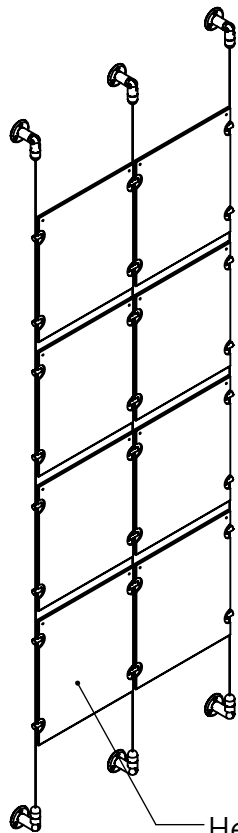

2

1

B

B

Height Adjustable
Acrylic and Panel Grippers

Acrylic For Media
8-1/2" X 11"

Length Up To
[157"]
3990mm

[10"]
254.5mm

[20 1/16"]
509.0mm

A

A

Mbs Standoffs
5046 W Linebaugh Ave
Tampa, FL 33624 USA
(813) 938-6025

ASSEMBLY NO.

CS15A-8511-A2X4

SCALE: 1:14

SHEET 1 OF 1