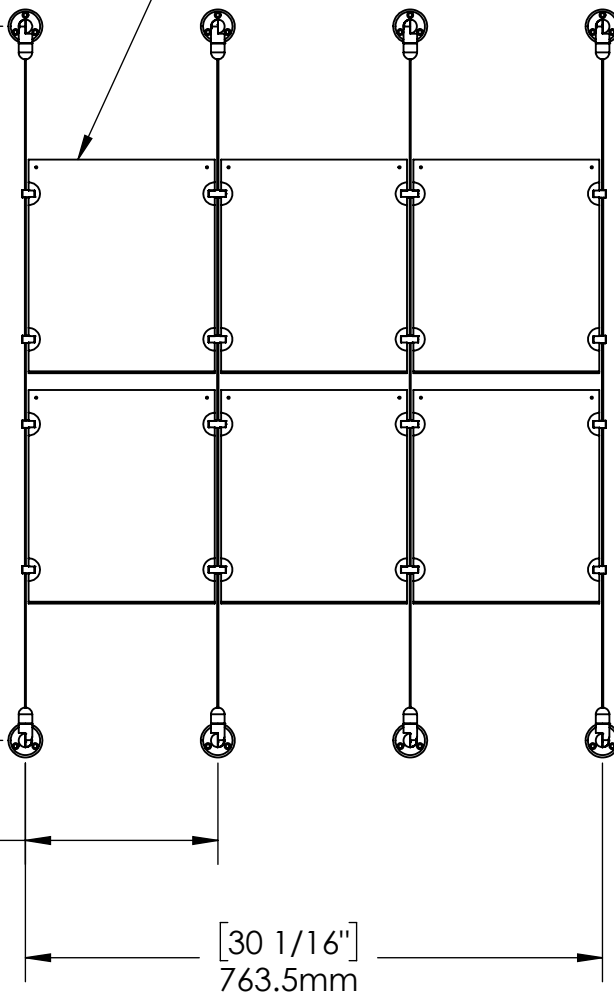

2

1

B

B

Height Adjustable
Acrylic and Panel Grippers

Length Up To
[157"]
3990mm

[10"]
254.5mm

Acrylic For Media
8-1/2" X 11"

A

A

2

1

Mbs Standoffs
5046 W Linebaugh Ave
Tampa, FL 33624 USA
(813) 938-6025

ASSEMBLY NO.

CS15A-8511-A3X2

SCALE: 1:10