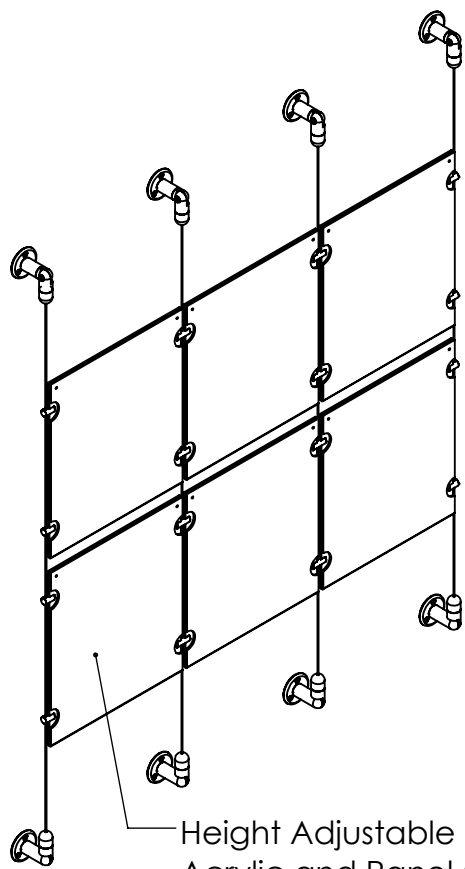

2

1

B

B

Height Adjustable
Acrylic and Panel Grippers

Length Up To
[157"]
3990mm

[10"]
254.5mm

Acrylic For Media
8-1/2" X 11"

A

A

2

1

Mbs Standoffs
5046 W Linebaugh Ave
Tampa, FL 33624 USA
(813) 938-6025

ASSEMBLY NO.

CS15A-8511-A3X2

SCALE: 1:10