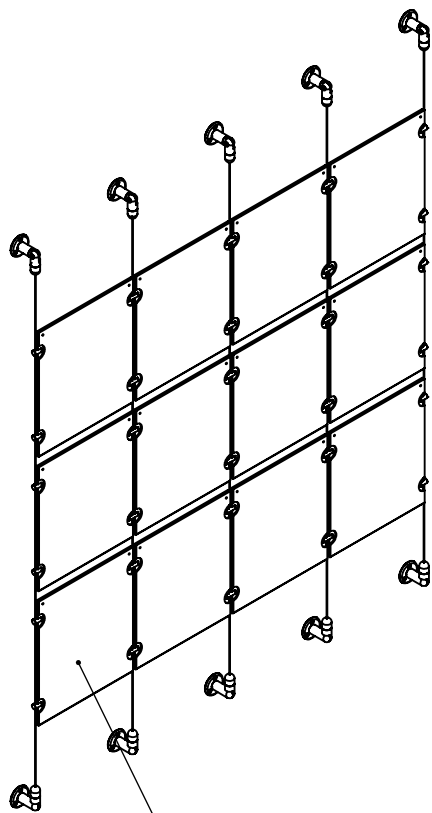

2

1

B

B

Height Adjustable  
Acrylic and Panel Grippers

Length Up To  
[157"]  
3990mm

[10"]  
254.5mm

Acrylic For Media  
8-1/2" X 11"

[40 1/16"]  
1018.0mm

A

A

2

1

**Mbs Standoffs**  
5046 W Linebaugh Ave  
Tampa, FL 33624 USA  
(813) 938-6025

ASSEMBLY NO.

**CS15A-8511-A4X3**

SCALE: 1:14

SHEET 1 OF 1