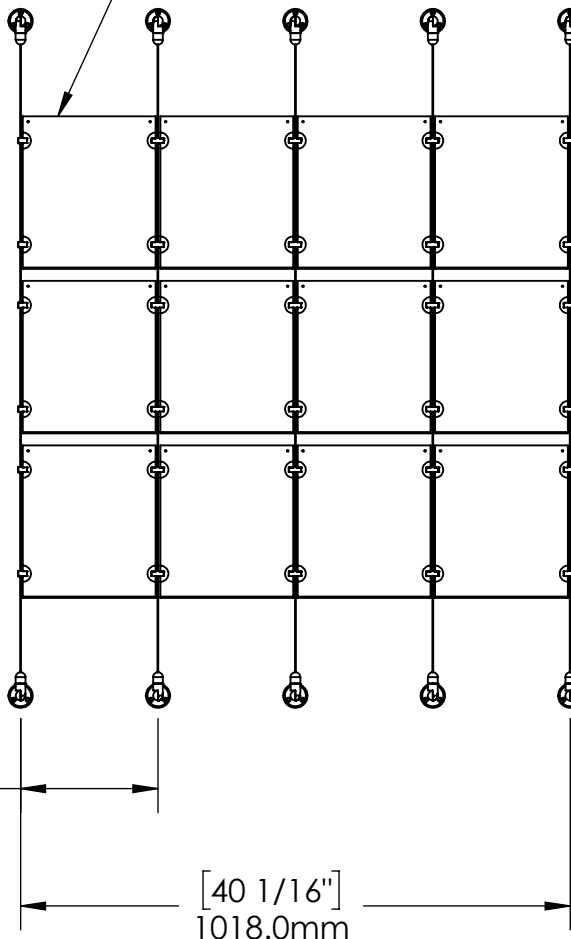

2

1

B

B

Height Adjustable  
Acrylic and Panel Grippers

Length Up To  
[157"]  
3990mm

[10"]  
254.5mm

Acrylic For Media  
8-1/2" X 11"

[40 1/16"]  
1018.0mm

A

A

2

1

**Mbs Standoffs**  
5046 W Linebaugh Ave  
Tampa, FL 33624 USA  
(813) 938-6025

ASSEMBLY NO.

**CS15A-8511-A4X3**

SCALE: 1:14

SHEET 1 OF 1