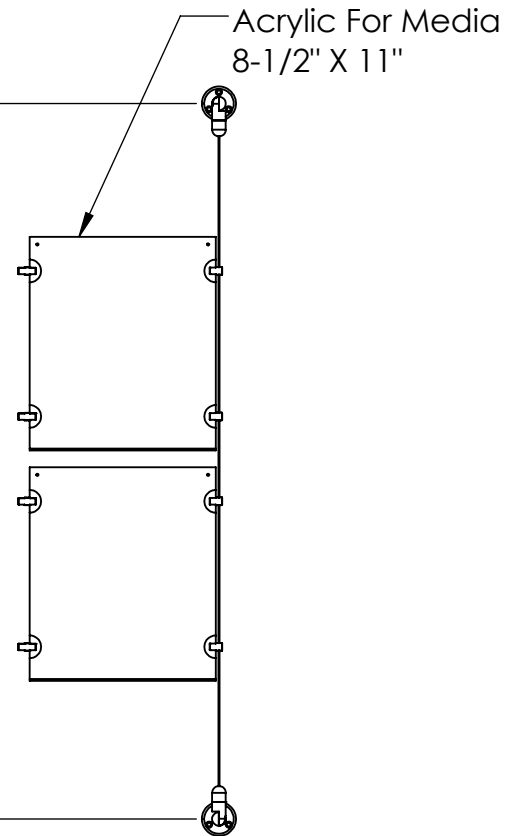

2

1

B

B

Height Adjustable
Acrylic and Panel Grippers

Length Up To
[157"]
3990mm

Acrylic For Media
8-1/2" X 11"

A

A

2

1

Mbs Standoffs
5046 W Linebaugh Ave
Tampa, FL 33624 USA
(813) 938-6025

ASSEMBLY NO.

CS15A-8511-E3X2

SCALE: 1:10

SHEET 1 OF 1