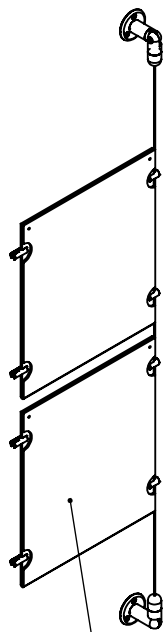

2

1

B

B

Height Adjustable
Acrylic and Panel Grippers

Length Up To
[157"]
3990mm

Acrylic For Media
8-1/2" X 11"

A

A

2

1

Mbs Standoffs
5046 W Linebaugh Ave
Tampa, FL 33624 USA
(813) 938-6025

ASSEMBLY NO.

CS15A-8511-E3X2

SCALE: 1:10

SHEET 1 OF 1