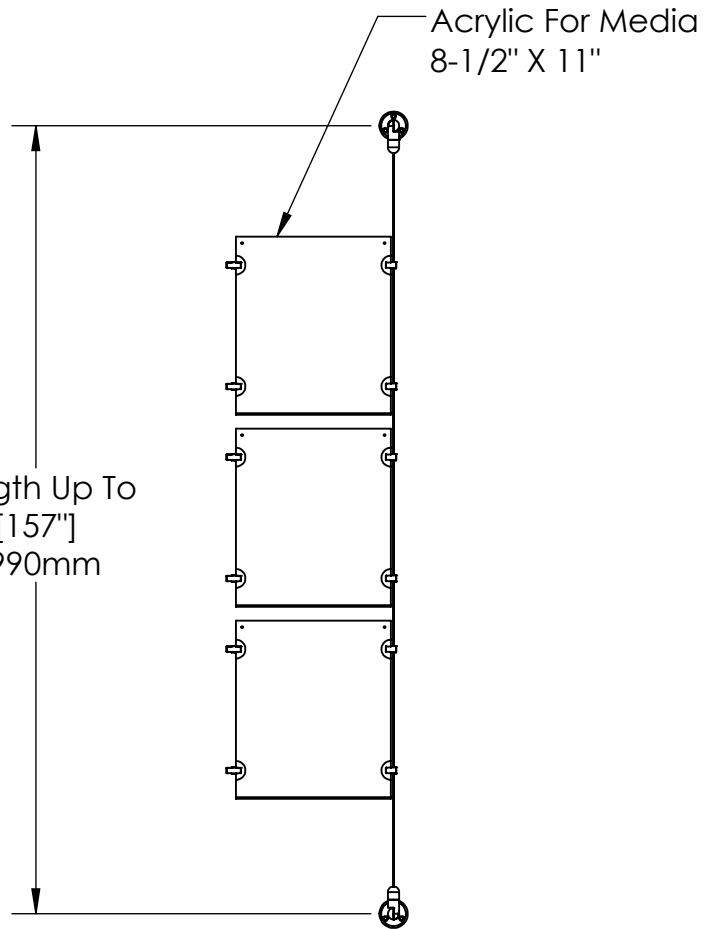

2

1

Height Adjustable
Acrylic and Panel Grippers

Length Up To
[157"]
3990mm

B

B

A

A

2

1

Mbs Standoffs
5046 W Linebaugh Ave
Tampa, FL 33624 USA
(813) 938-6025

ASSEMBLY NO.

CS15A-8511-E3X3

SCALE: 1:12

SHEET 1 OF 1