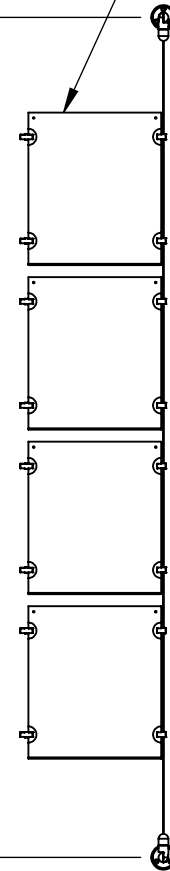

2

1

Length Up To
[157"]
3990mm

Acrylic For Media
8-1/2" X 11"

B

B

A

A

2

1

Mbs Standoffs
5046 W Linebaugh Ave
Tampa, FL 33624 USA
(813) 938-6025

ASSEMBLY NO.

CS15A-8511-E3X4

SCALE: 1:14

SHEET 1 OF 1