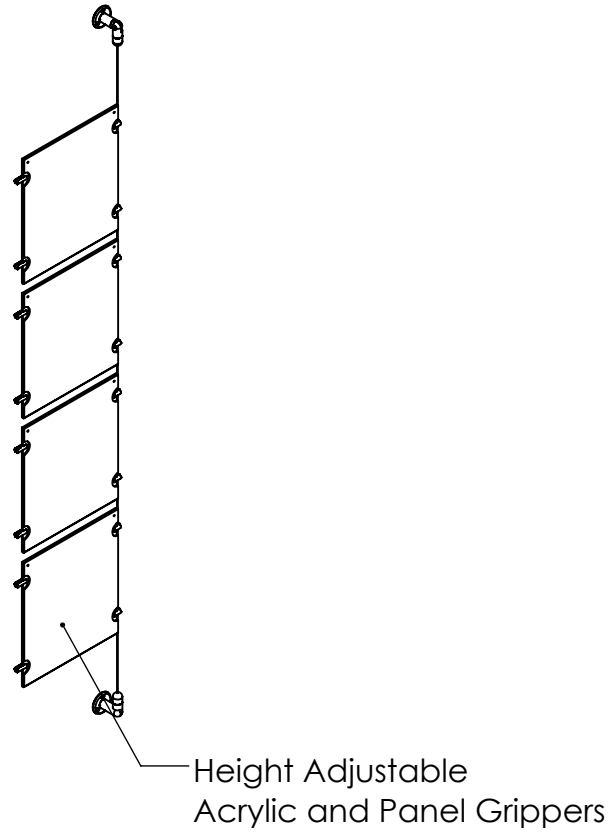

2

1

Length Up To
[157"]
3990mm

Acrylic For Media
8-1/2" X 11"

B

B

A

A