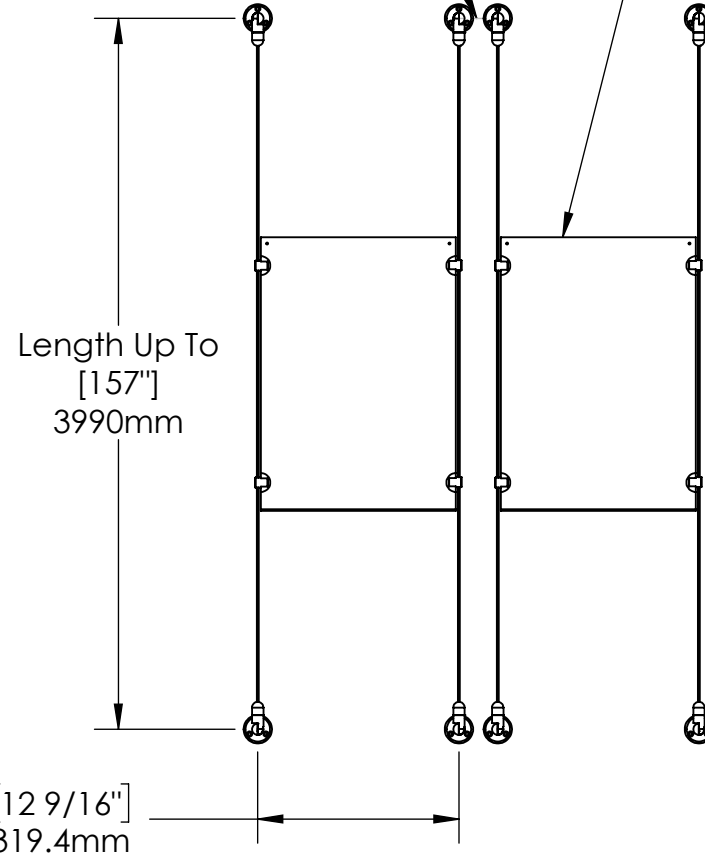

2

1

B

B

A

A

Recommended Spacing [2"] 50mm

Acrylic For Media 11" X 17"

**Mbs Standoffs**  
 5046 W Linebaugh Ave  
 Tampa, FL 33624 USA  
 (813) 938-6025

ASSEMBLY NO.

CS3A-1117-2X1

SCALE: 1:12

SHEET 1 OF 1

2

1