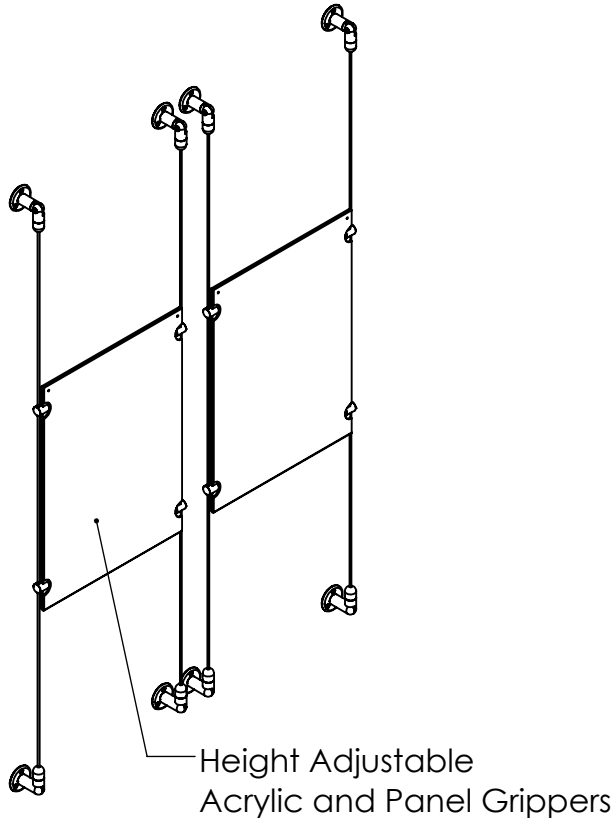

2

1

B

B

A

A

Recommended Spacing [2"] 50mm

Acrylic For Media 11" X 17"

**Mbs Standoffs**  
 5046 W Linebaugh Ave  
 Tampa, FL 33624 USA  
 (813) 938-6025

ASSEMBLY NO.

CS3A-1117-2X1

SCALE: 1:12

SHEET 1 OF 1

2

1