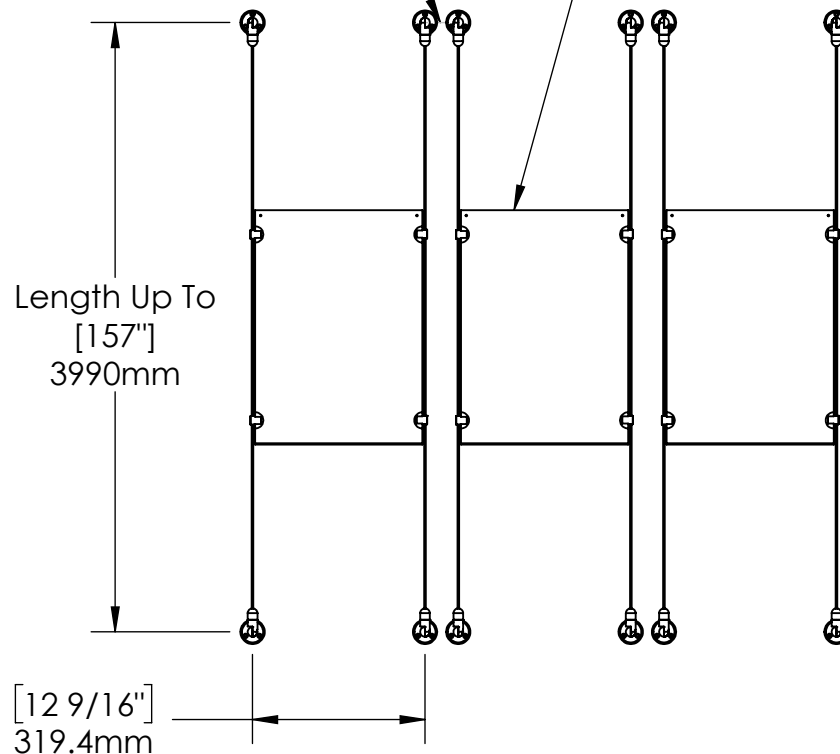

2

1

B

B

Height Adjustable
Acrylic and Panel Grippers

Recommended Spacing [2"] 50mm

Acrylic For Media
11" X 17"

A

A

2

1

Mbs Standoffs
5046 W Linebaugh Ave
Tampa, FL 33624 USA
(813) 938-6025

ASSEMBLY NO.

CS3A-1117-3X1

SCALE: 1:14

SHEET 1 OF 1