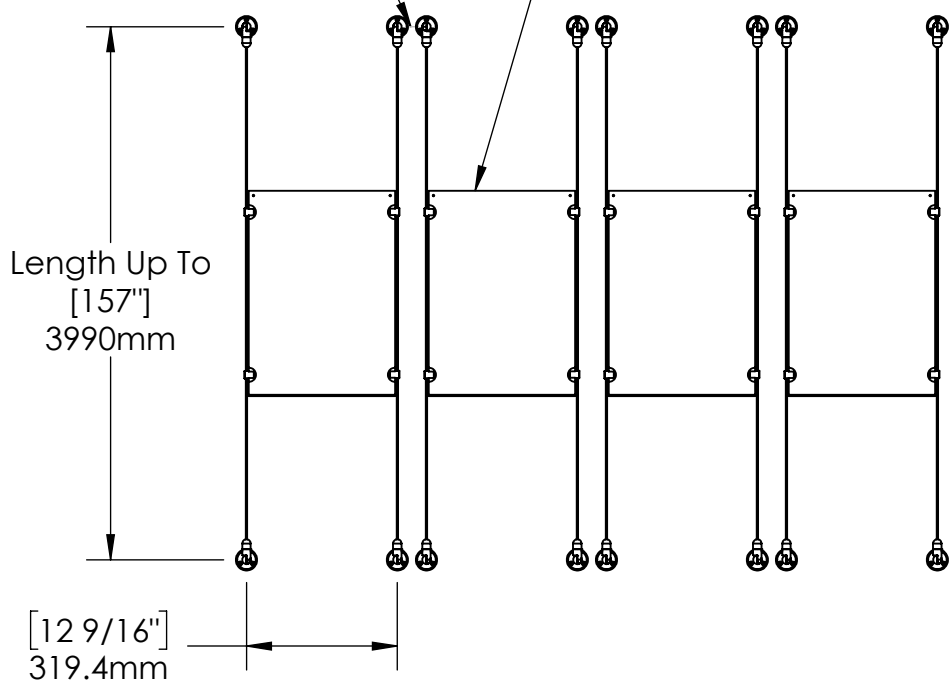

2

1

B

B

A

A

Recommended Spacing [2"] 50mm

Acrylic For Media
11" X 17"

2

1

Mbs Standoffs
 5046 W Linebaugh Ave
 Tampa, FL 33624 USA
 (813) 938-6025

ASSEMBLY NO.
CS3A-1117-4X1

SCALE: 1:16

SHEET 1 OF 1