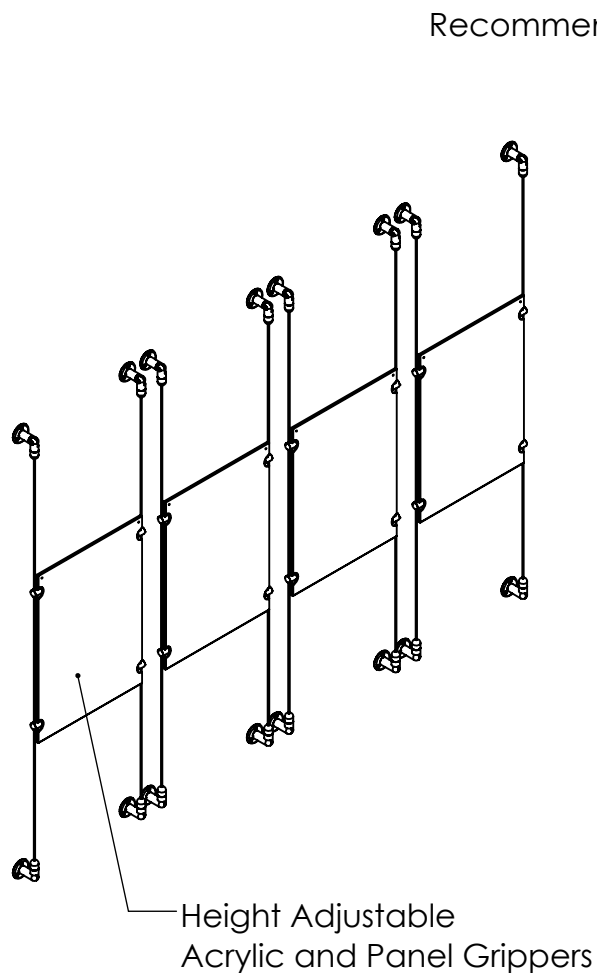

2

1

B

B

A

A

Recommended Spacing [2"] 50mm

Acrylic For Media
11" X 17"

2

1

Mbs Standoffs
 5046 W Linebaugh Ave
 Tampa, FL 33624 USA
 (813) 938-6025

ASSEMBLY NO.
CS3A-1117-4X1

SCALE: 1:16

SHEET 1 OF 1