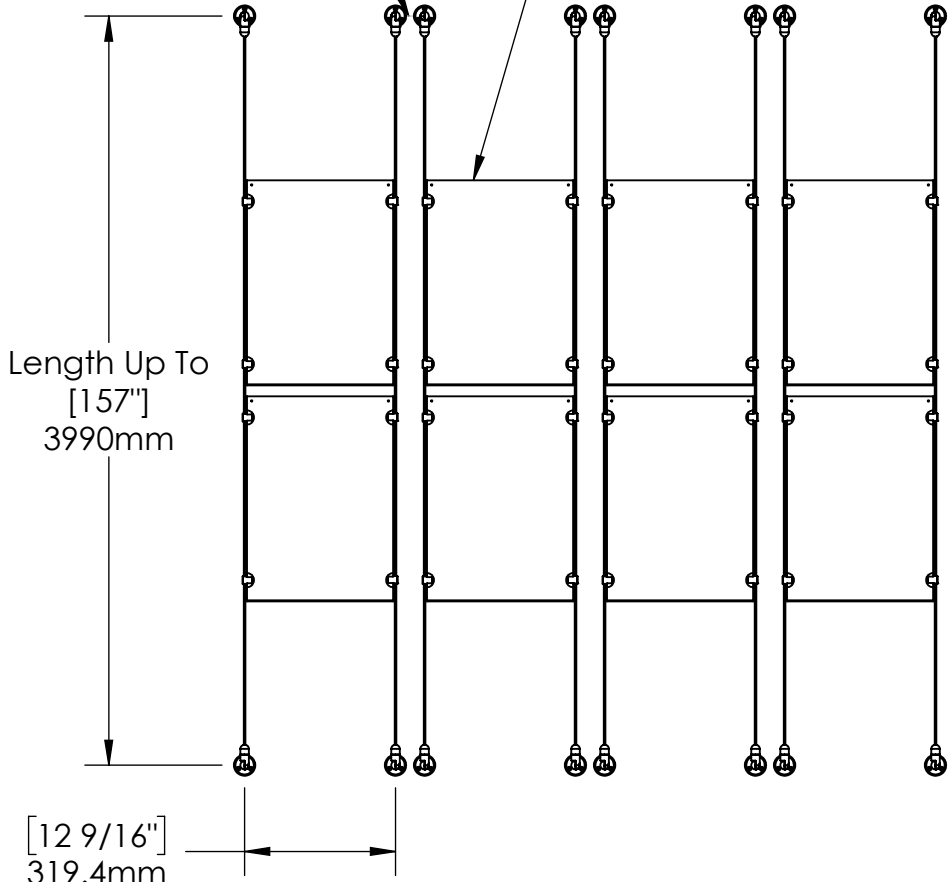

2

1

B

B

A

A

Recommended Spacing [2"] 50mm

Acrylic For Media
11" X 17"

Length Up To
[157"]
3990mm

[12 9/16"]
319.4mm

Height Adjustable
Acrylic and Panel Grippers

2

1

Mbs Standoffs
 5046 W Linebaugh Ave
 Tampa, FL 33624 USA
 (813) 938-6025

ASSEMBLY NO.

CS3A-1117-4X2

SCALE: 1:16

SHEET 1 OF 1