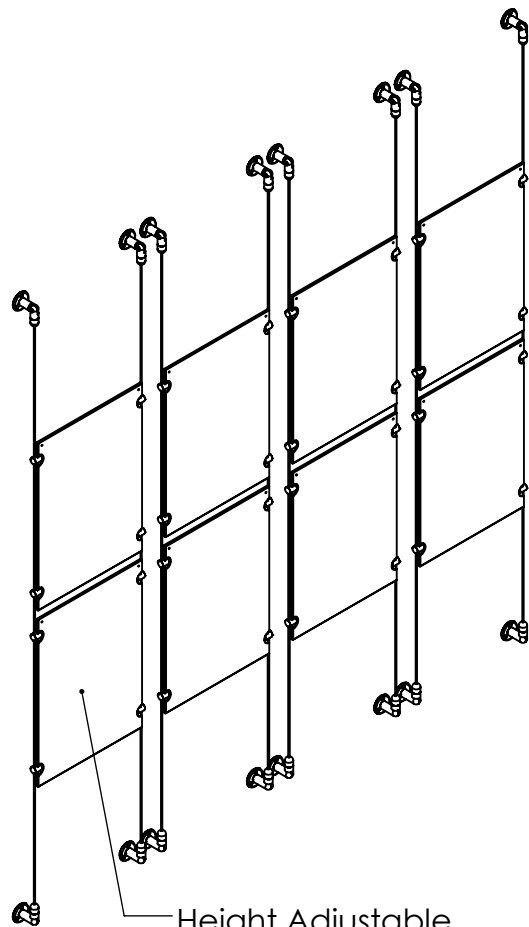

2

1

B

B

A

A

Recommended Spacing [2"] 50mm

Acrylic For Media
11" X 17"

Length Up To
[157"]
3990mm

[12 9/16"]
319.4mm

Height Adjustable
Acrylic and Panel Grippers

2

1

Mbs Standoffs
 5046 W Linebaugh Ave
 Tampa, FL 33624 USA
 (813) 938-6025

ASSEMBLY NO.

CS3A-1117-4X2

SCALE: 1:16

SHEET 1 OF 1