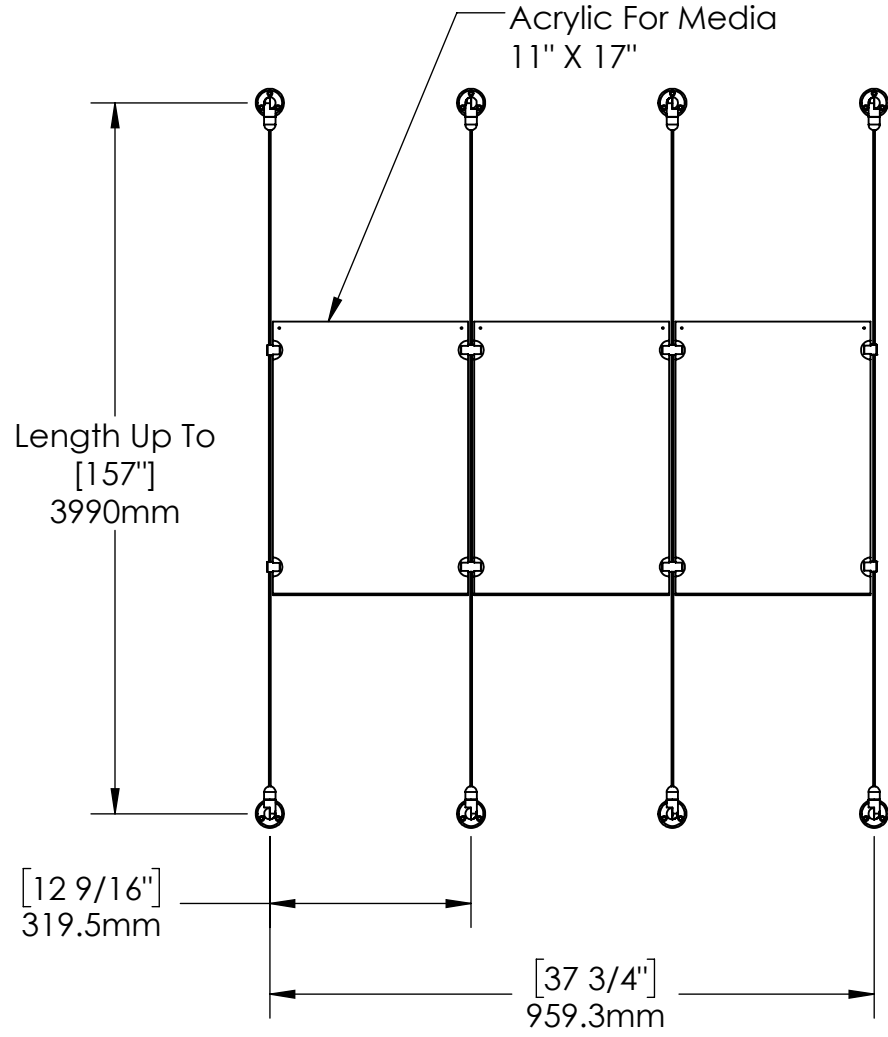

2

1

B

B

A

A

2

1

Mbs Standoffs
 5046 W Linebaugh Ave
 Tampa, FL 33624 USA
 (813) 938-6025

ASSEMBLY NO.

CS3A-1117-A3X1

SCALE: 1:12

SHEET 1 OF 1