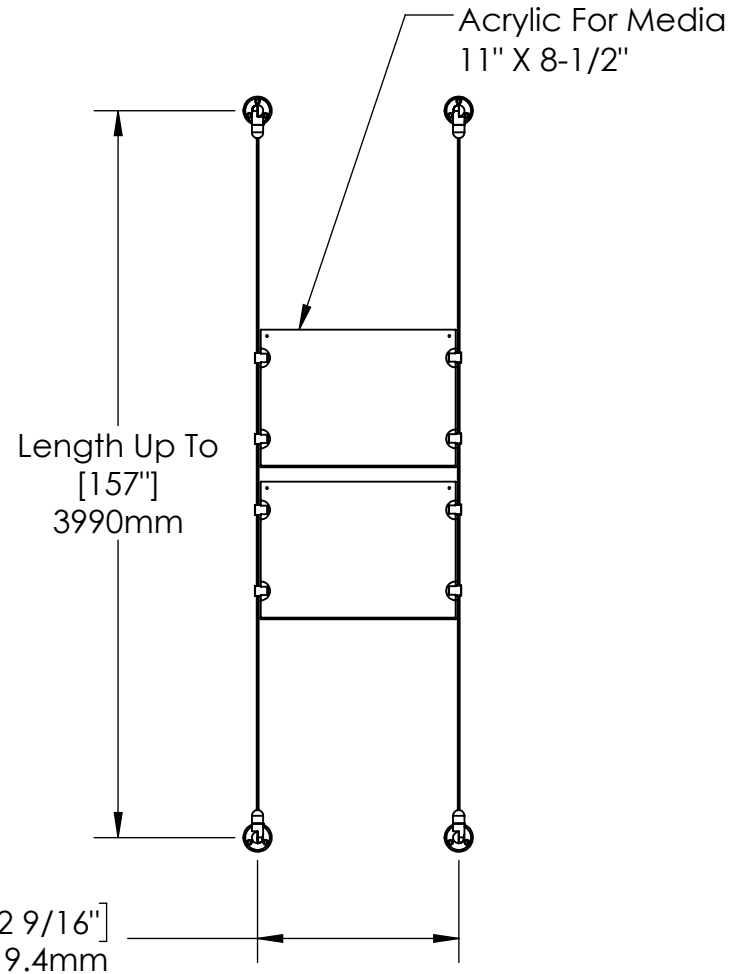

2

1

Height Adjustable  
Acrylic and Panel Grippers

B

B

A

A

2

1

**Mbs Standoffs**  
5046 W Linebaugh Ave  
Tampa, FL 33624 USA  
(813) 938-6025

ASSEMBLY NO.  
**CS3A-1185-1X2**

SCALE: 1:12

SHEET 1 OF 1