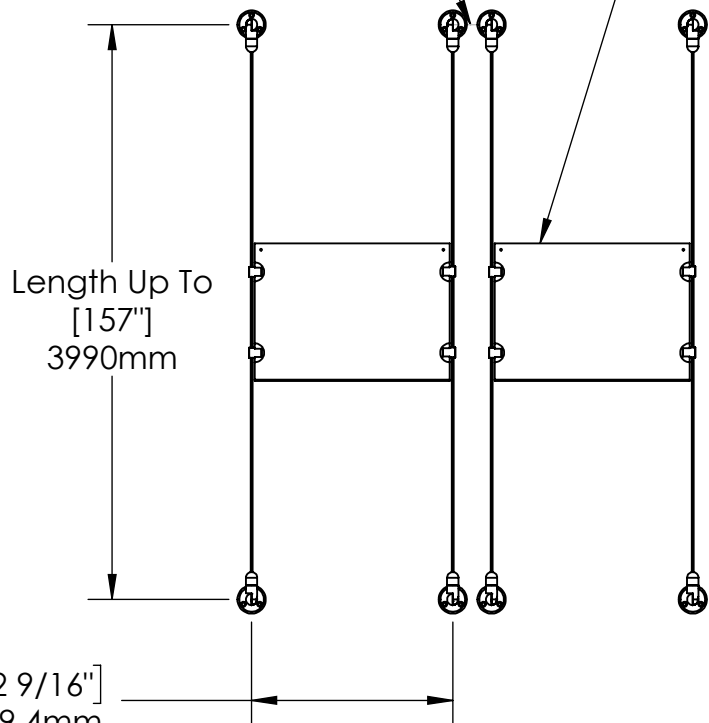

2

1

B

B

A

A

Recommended Spacing [2"] 50mm

Acrylic For Media 11" X 8-1/2"

**Mbs Standoffs**  
 5046 W Linebaugh Ave  
 Tampa, FL 33624 USA  
 (813) 938-6025

ASSEMBLY NO.

CS3A-1185-2X1

SCALE: 1:12

SHEET 1 OF 1

2

1