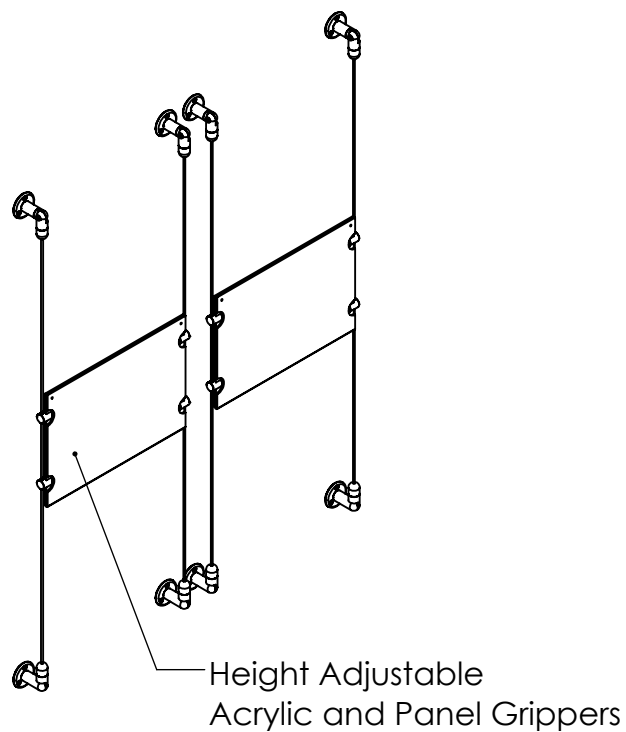

2

1

B

B

A

A

Recommended Spacing [2"] 50mm

Acrylic For Media 11" X 8-1/2"

**Mbs Standoffs**  
 5046 W Linebaugh Ave  
 Tampa, FL 33624 USA  
 (813) 938-6025

ASSEMBLY NO.

CS3A-1185-2X1

SCALE: 1:12

SHEET 1 OF 1

2

1