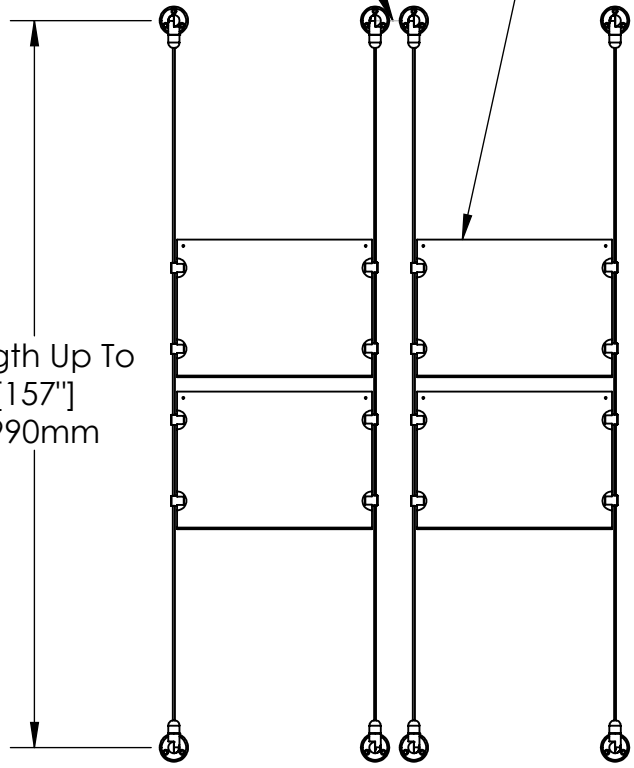

2

1

B

B

A

A

Height Adjustable  
Acrylic and Panel Grippers

Recommended Spacing [2"] 50mm

Acrylic For Media  
11" X 8-1/2"

Length Up To  
[157"]  
3990mm

[12 9/16"]  
319.4mm

**Mbs Standoffs**  
5046 W Linebaugh Ave  
Tampa, FL 33624 USA  
(813) 938-6025

ASSEMBLY NO.

**CS3A-1185-2X2**

SCALE: 1:12