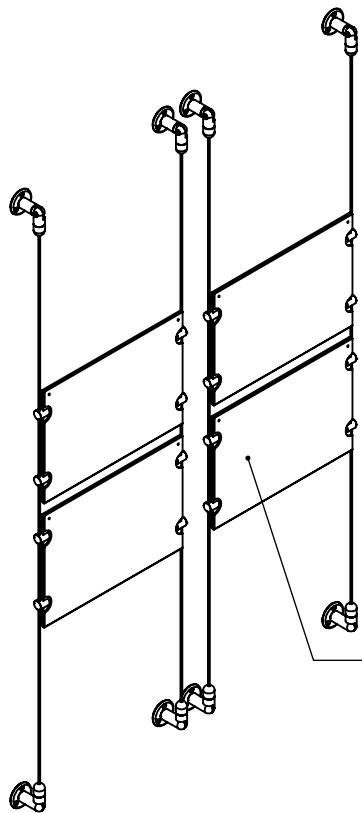

2

1

B

B

A

A

Height Adjustable  
Acrylic and Panel Grippers

Recommended Spacing [2"] 50mm

Acrylic For Media  
11" X 8-1/2"

Length Up To  
[157"]  
3990mm

[12 9/16"]  
319.4mm

**Mbs Standoffs**  
5046 W Linebaugh Ave  
Tampa, FL 33624 USA  
(813) 938-6025

ASSEMBLY NO.

**CS3A-1185-2X2**

SCALE: 1:12