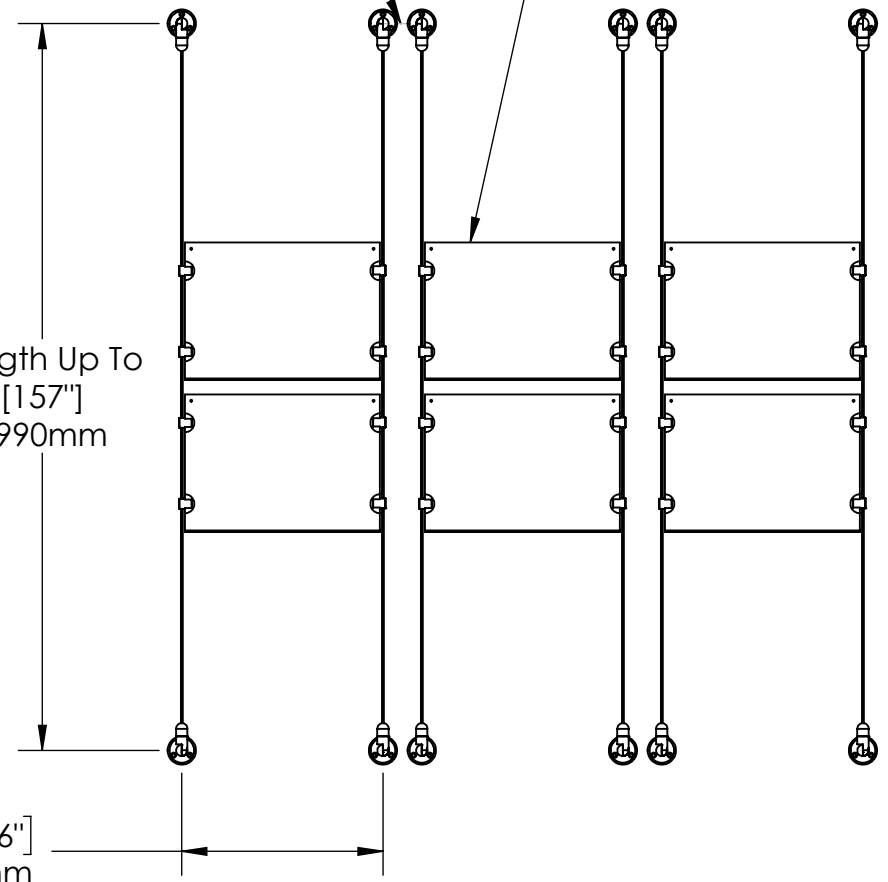

2

1

B

B

Recommended Spacing [2"] 50mm

Acrylic For Media
11" X 8-1/2"

Length Up To
[157"]
3990mm

[12 9/16"]
319.4mm

A

A

2

1

Mbs Standoffs
 5046 W Linebaugh Ave
 Tampa, FL 33624 USA
 (813) 938-6025

ASSEMBLY NO.
CS3A-1185-3X2

SCALE: 1:12 SHEET 1 OF 1