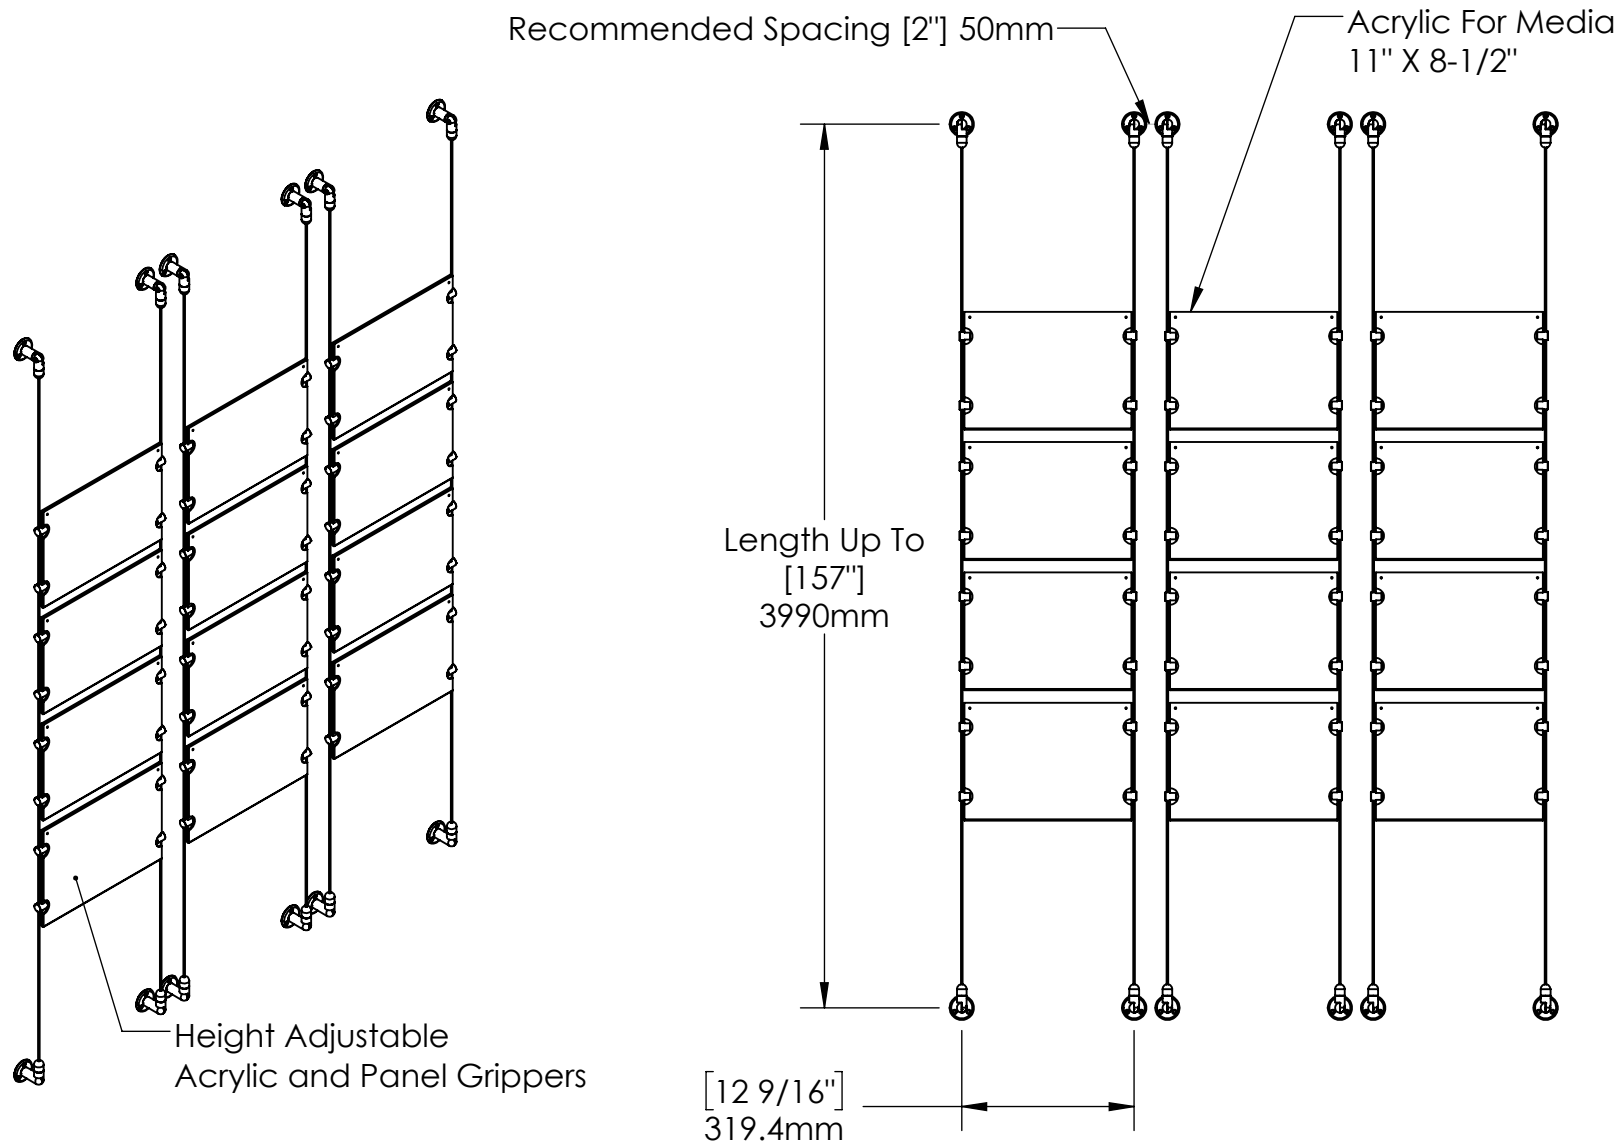

2

1

B

B

A

A

2

1

Mbs Standoffs
 5046 W Linebaugh Ave
 Tampa, FL 33624 USA
 (813) 938-6025

ASSEMBLY NO.
CS3A-1185-3X4

SCALE: 1:14 SHEET 1 OF 1