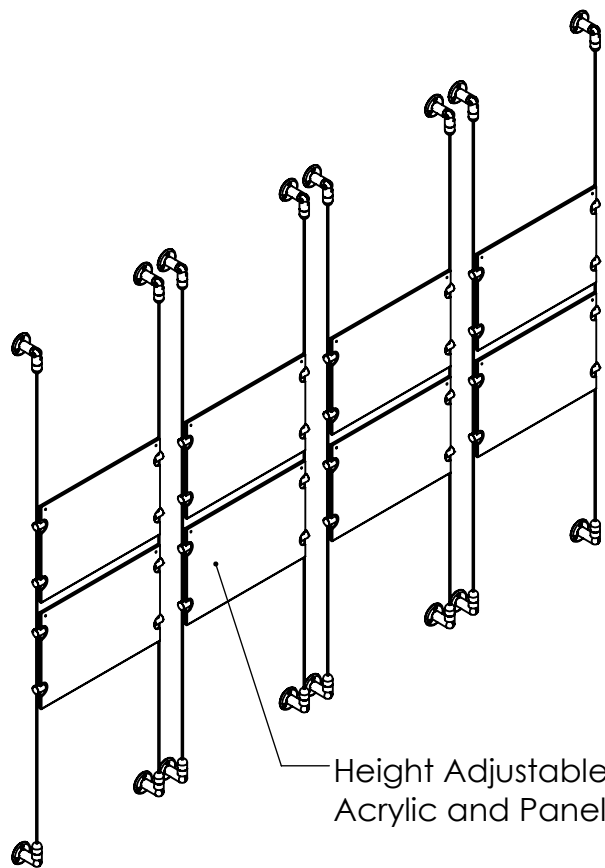

2

1

B

B

Recommended Spacing [2"] 50mm

Acrylic For Media
11" X 8-1/2"

Length Up To
[157"]
3990mm

[12 9/16"]
319.4mm

Height Adjustable
Acrylic and Panel Grippers

A

A

2

1

Mbs Standoffs
 5046 W Linebaugh Ave
 Tampa, FL 33624 USA
 (813) 938-6025

ASSEMBLY NO.

CS3A-1185-4X2

SCALE: 1:14

SHEET 1 OF 1