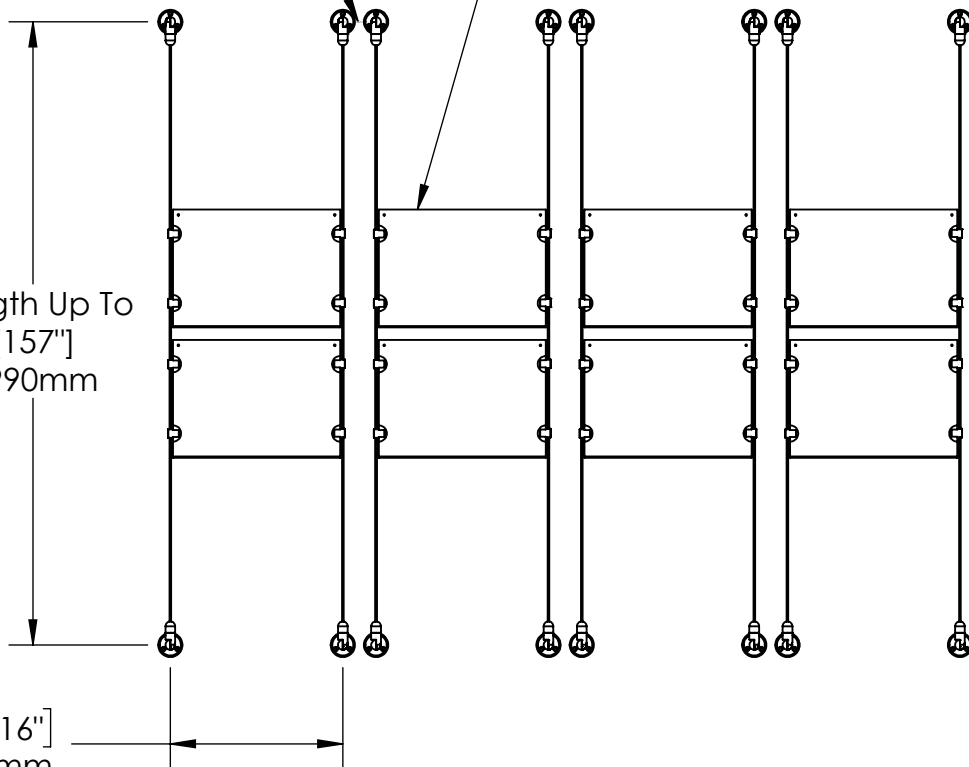

2

1

B

B

Recommended Spacing [2"] 50mm

Acrylic For Media
11" X 8-1/2"

Length Up To
[157"]
3990mm

[12 9/16"]
319.4mm

Height Adjustable
Acrylic and Panel Grippers

A

A

2

1

Mbs Standoffs
 5046 W Linebaugh Ave
 Tampa, FL 33624 USA
 (813) 938-6025

ASSEMBLY NO.

CS3A-1185-4X2

SCALE: 1:14

SHEET 1 OF 1