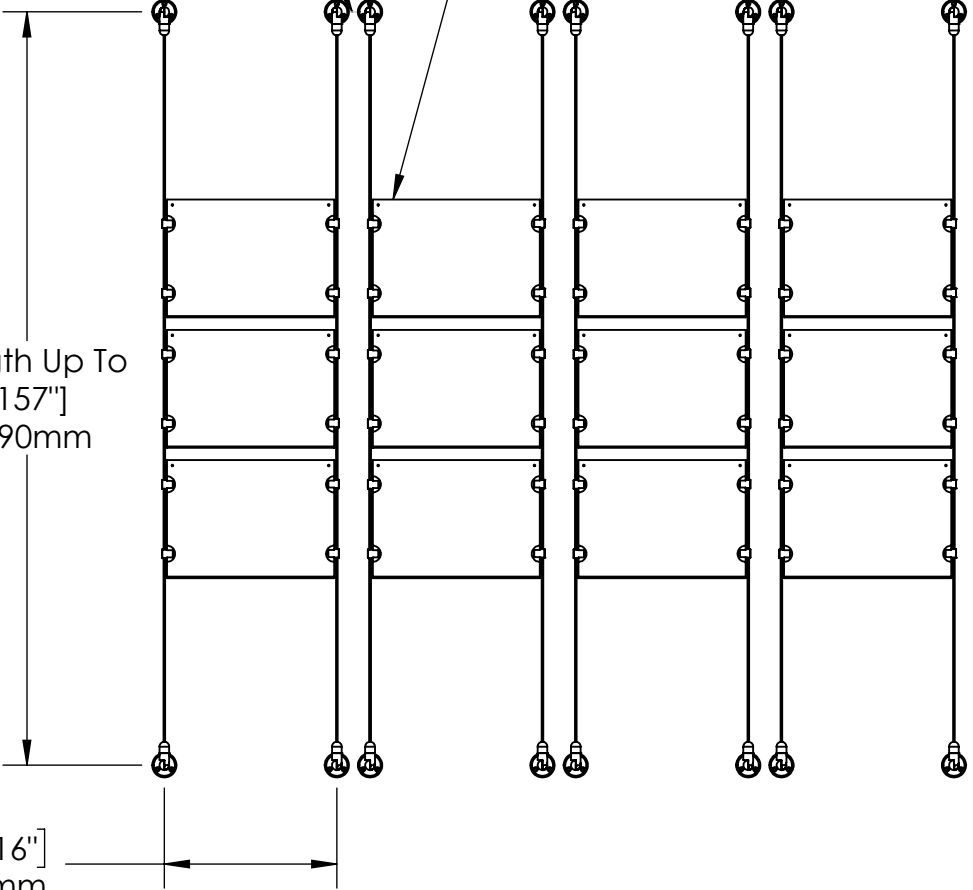

2

1

B

B

A

A

Recommended Spacing [2"] 50mm

Acrylic For Media
11" X 8-1/2"

Length Up To
[157"]
3990mm

[12 9/16"]
319.4mm

Height Adjustable
Acrylic and Panel Grippers

Mbs Standoffs
 5046 W Linebaugh Ave
 Tampa, FL 33624 USA
 (813) 938-6025

ASSEMBLY NO.
CS3A-1185-4X3

SCALE: 1:14 SHEET 1 OF 1