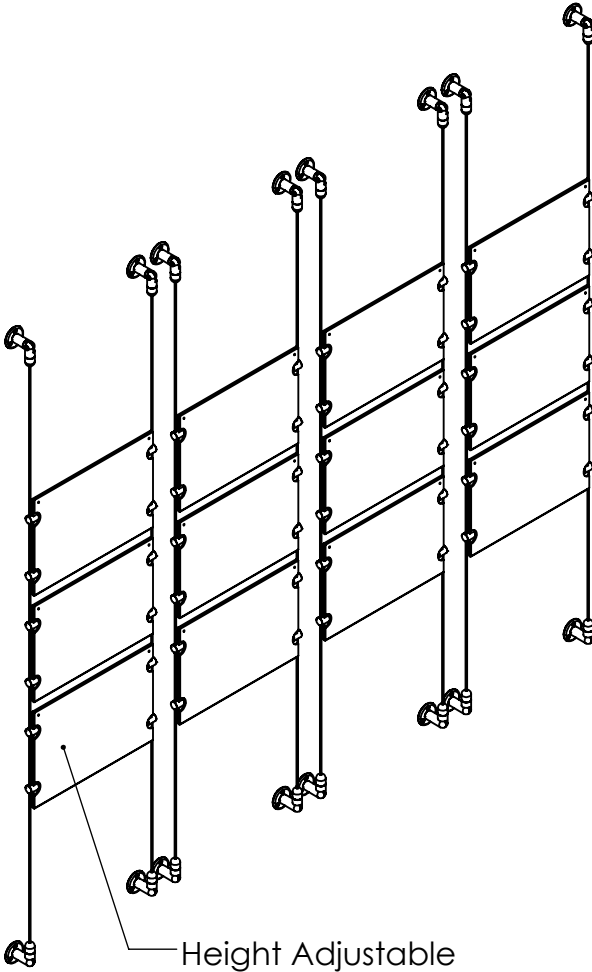

2

1

B

B

A

A

Recommended Spacing [2"] 50mm

Acrylic For Media
11" X 8-1/2"

Length Up To
[157"]
3990mm

[12 9/16"]
319.4mm

Height Adjustable
Acrylic and Panel Grippers

Mbs Standoffs
 5046 W Linebaugh Ave
 Tampa, FL 33624 USA
 (813) 938-6025

ASSEMBLY NO.
CS3A-1185-4X3

SCALE: 1:14 SHEET 1 OF 1