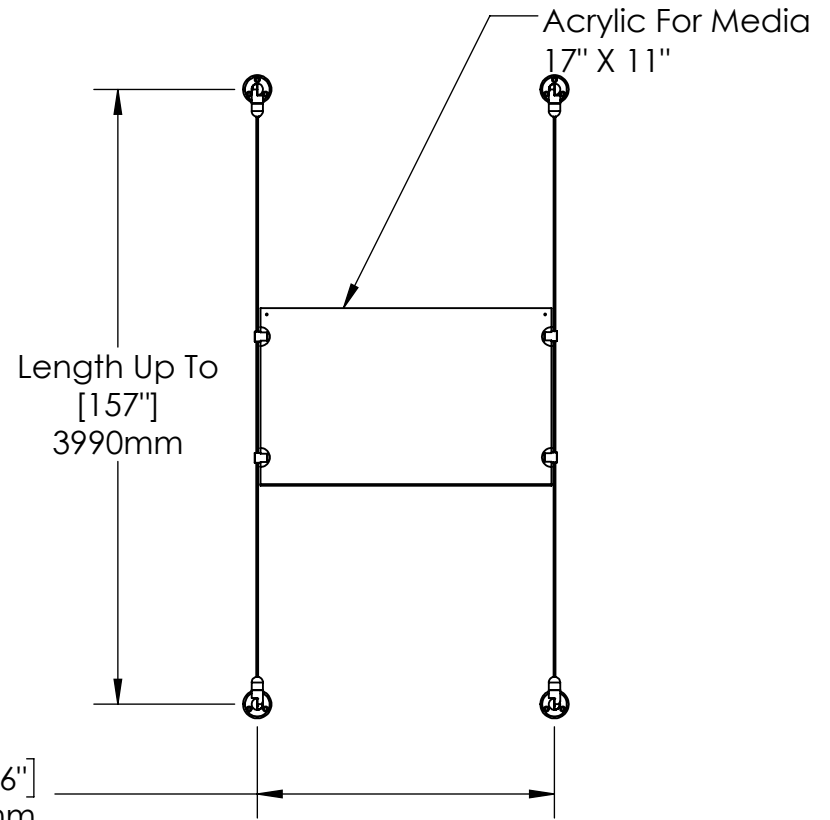

2

1

B

B

Height Adjustable
Acrylic and Panel Grippers

A

A

2

1

Mbs Standoffs
5046 W Linebaugh Ave
Tampa, FL 33624 USA
(813) 938-6025

ASSEMBLY NO.

CS3A-1711-1X1

SCALE: 1:12

SHEET 1 OF 1