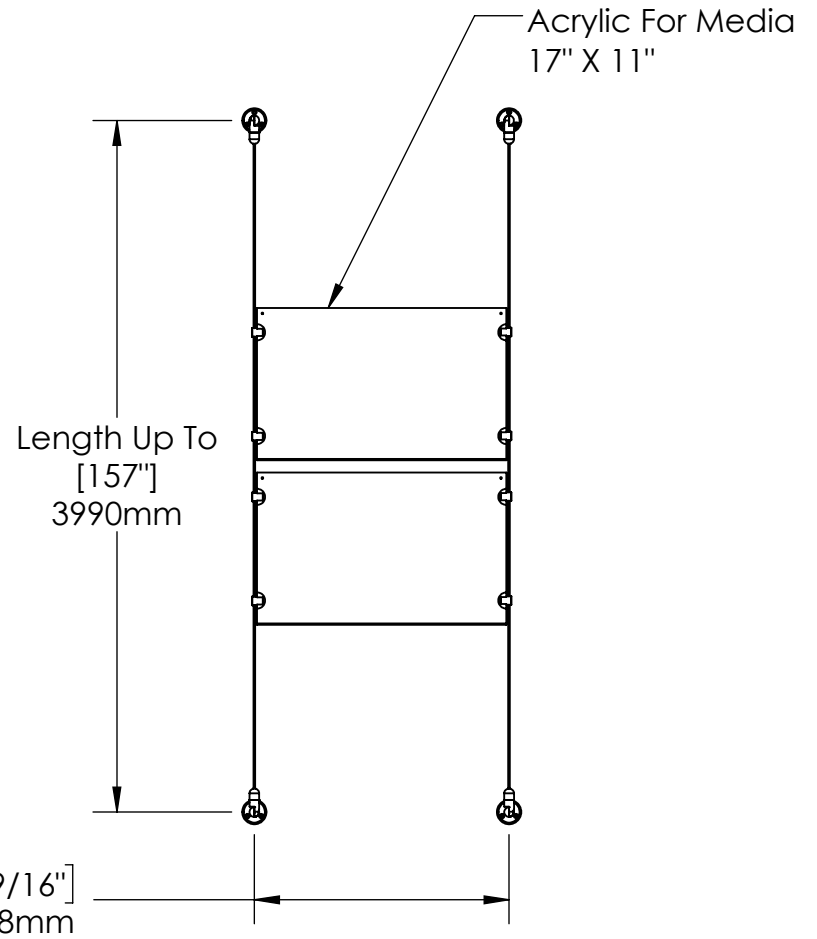

2

1

B

B

Height Adjustable
Acrylic and Panel Grippers

A

A

2

1

Mbs Standoffs
5046 W Linebaugh Ave
Tampa, FL 33624 USA
(813) 938-6025

ASSEMBLY NO.

CS3A-1711-1X2

SCALE: 1:14

SHEET 1 OF 1