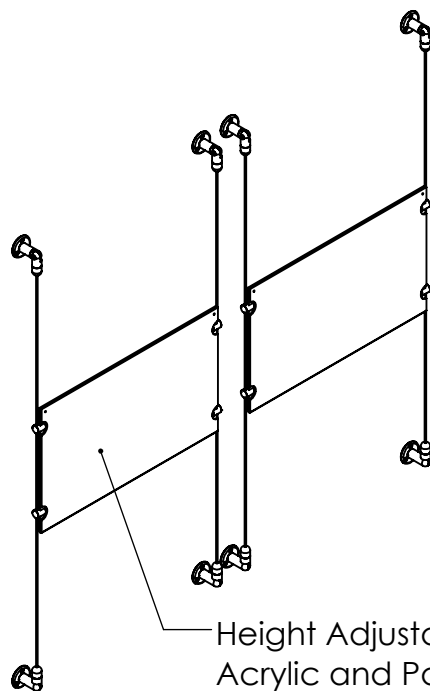

2

1

B

B

Height Adjustable
Acrylic and Panel Grippers

Recommended Spacing [2"] 50mm

Acrylic For Media
17" X 11"

Length Up To
[157"]
3990mm

[18 9/16"]
471.8mm

A

A

2

1

Mbs Standoffs
5046 W Linebaugh Ave
Tampa, FL 33624 USA
(813) 938-6025

ASSEMBLY NO.

CS3A-1711-2X1

SCALE: 1:14

SHEET 1 OF 1