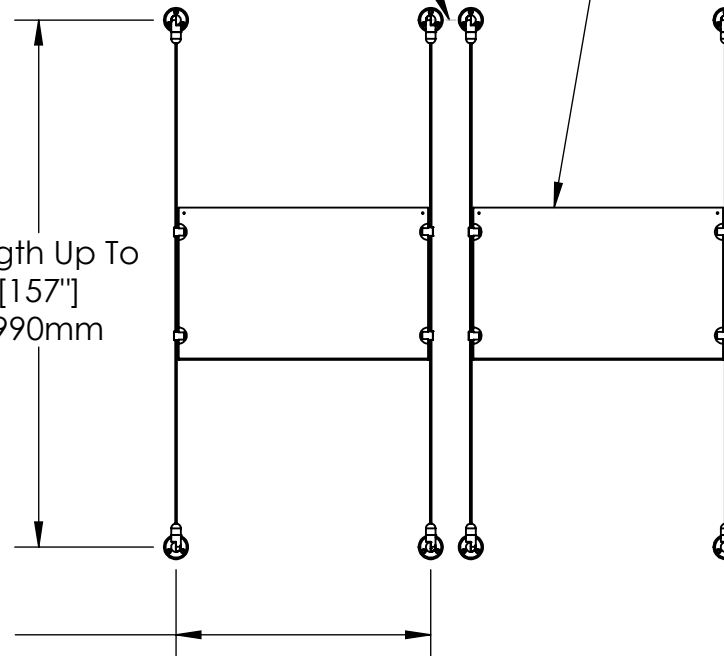

2

1

B

B

Height Adjustable
Acrylic and Panel Grippers

Recommended Spacing [2"] 50mm

Acrylic For Media
17" X 11"

Length Up To
[157"]
3990mm

[18 9/16"]
471.8mm

A

A

2

1

Mbs Standoffs
5046 W Linebaugh Ave
Tampa, FL 33624 USA
(813) 938-6025

ASSEMBLY NO.

CS3A-1711-2X1

SCALE: 1:14

SHEET 1 OF 1