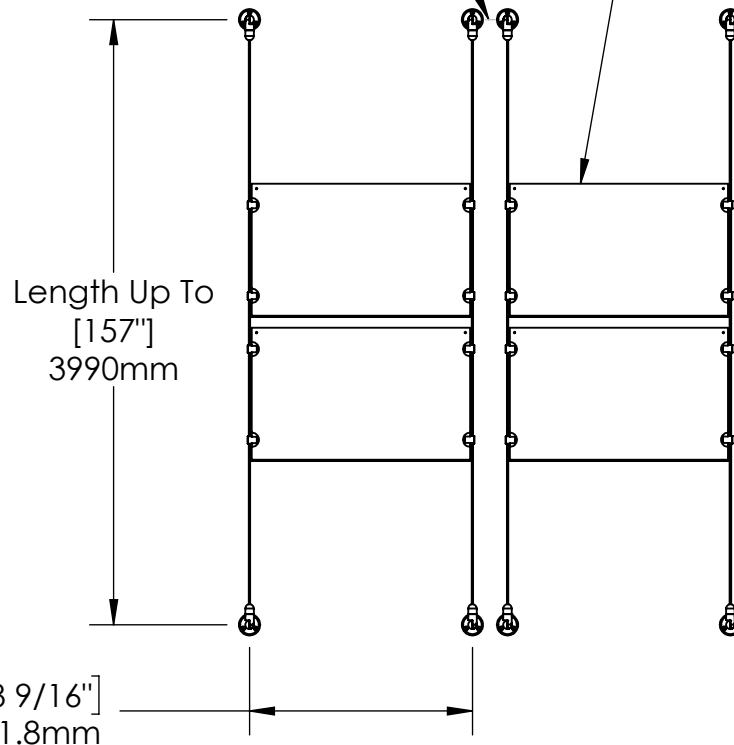

2

1

B

B

Recommended Spacing [2"] 50mm

Acrylic For Media  
17" X 11"

A

A

2

1

**Mbs Standoffs**  
 5046 W Linebaugh Ave  
 Tampa, FL 33624 USA  
 (813) 938-6025

ASSEMBLY NO.

**CS3A-1711-2X2**

SCALE: 1:16

SHEET 1 OF 1