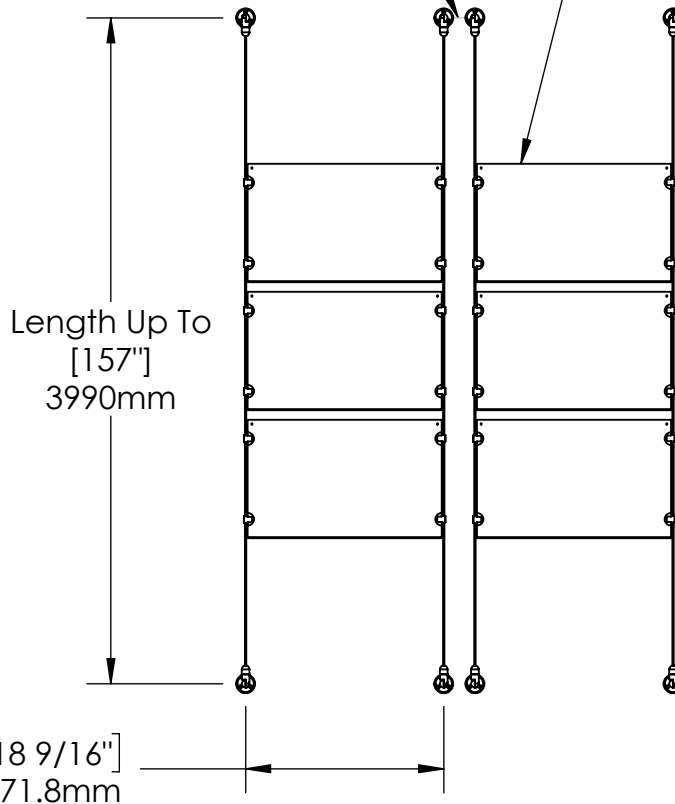

2

1

B

B

A

A

Recommended Spacing [2"] 50mm

Acrylic For Media  
17" X 11"

**Mbs Standoffs**  
 5046 W Linebaugh Ave  
 Tampa, FL 33624 USA  
 (813) 938-6025

ASSEMBLY NO.

**CS3A-1711-2X3**

SCALE: 1:18

SHEET 1 OF 1

2

1