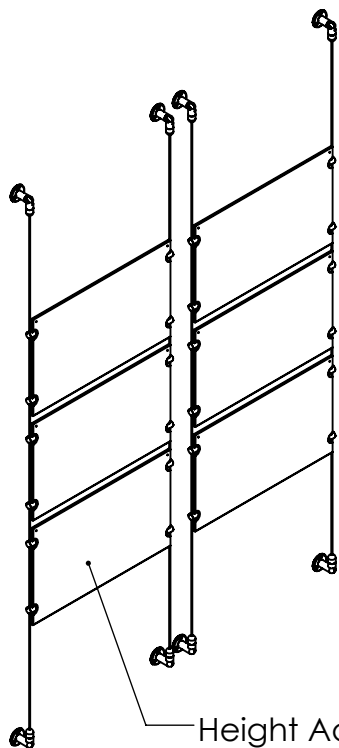

2

1

B

B

A

A

Recommended Spacing [2"] 50mm

Acrylic For Media  
17" X 11"

**Mbs Standoffs**  
 5046 W Linebaugh Ave  
 Tampa, FL 33624 USA  
 (813) 938-6025

ASSEMBLY NO.

**CS3A-1711-2X3**

SCALE: 1:18

SHEET 1 OF 1

2

1