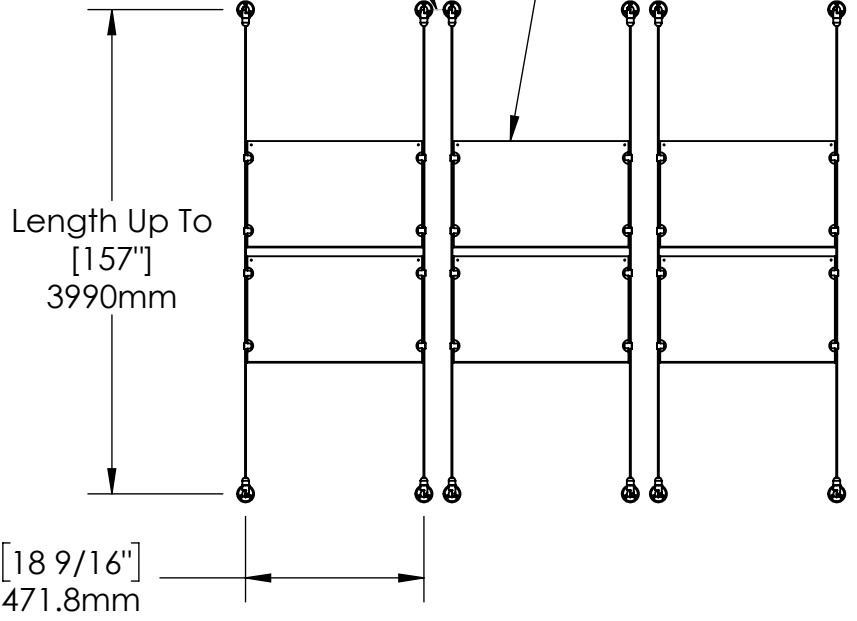

2

1

B

B

A

A

Height Adjustable
Acrylic and Panel Grippers

Recommended Spacing [2"] 50mm

Acrylic For Media
17" X 11"

Mbs Standoffs
5046 W Linebaugh Ave
Tampa, FL 33624 USA
(813) 938-6025

ASSEMBLY NO.
CS3A-1711-3X2

SCALE: 1:20

SHEET 1 OF 1

2

1