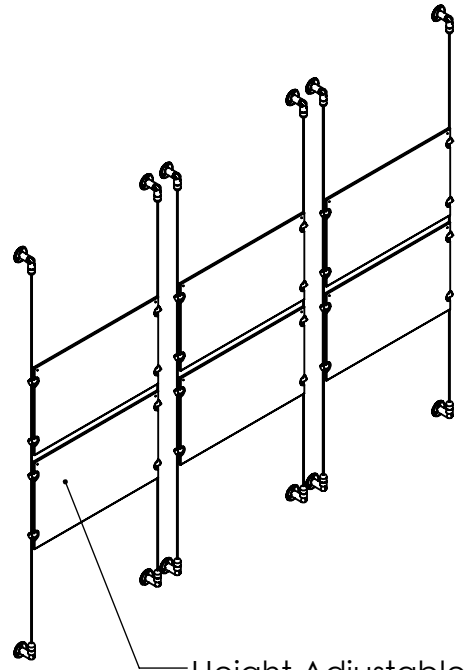

2

1

B

B

A

A

Height Adjustable
Acrylic and Panel Grippers

Recommended Spacing [2"] 50mm

Acrylic For Media
17" X 11"

Mbs Standoffs
5046 W Linebaugh Ave
Tampa, FL 33624 USA
(813) 938-6025

ASSEMBLY NO.
CS3A-1711-3X2

SCALE: 1:20

SHEET 1 OF 1

2

1