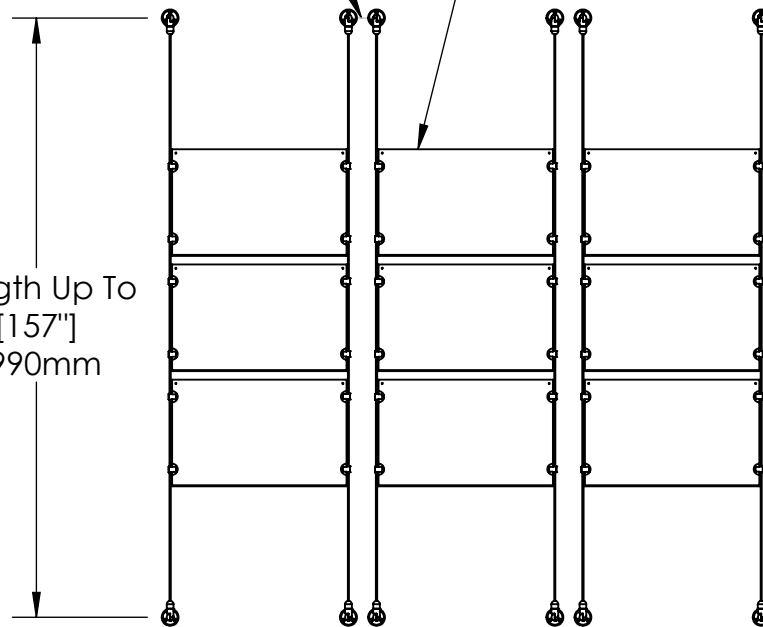

2

1

B

B

Height Adjustable
Acrylic and Panel Grippers

Recommended Spacing [2"] 50mm

Acrylic For Media
17" X 11"

Length Up To
[157"]
3990mm

[18 9/16"]
471.8mm

A

A

2

1

Mbs Standoffs
5046 W Linebaugh Ave
Tampa, FL 33624 USA
(813) 938-6025

ASSEMBLY NO.

CS3A-1711-3X3

SCALE: 1:20

SHEET 1 OF 1