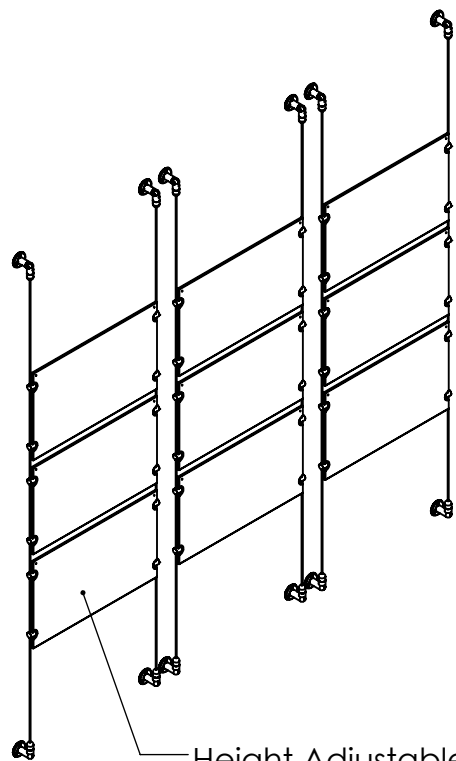

2

1

B

B

Height Adjustable
Acrylic and Panel Grippers

Recommended Spacing [2"] 50mm

Acrylic For Media
17" X 11"

Length Up To
[157"]
3990mm

[18 9/16"]
471.8mm

A

A

2

1

Mbs Standoffs
5046 W Linebaugh Ave
Tampa, FL 33624 USA
(813) 938-6025

ASSEMBLY NO.

CS3A-1711-3X3

SCALE: 1:20

SHEET 1 OF 1