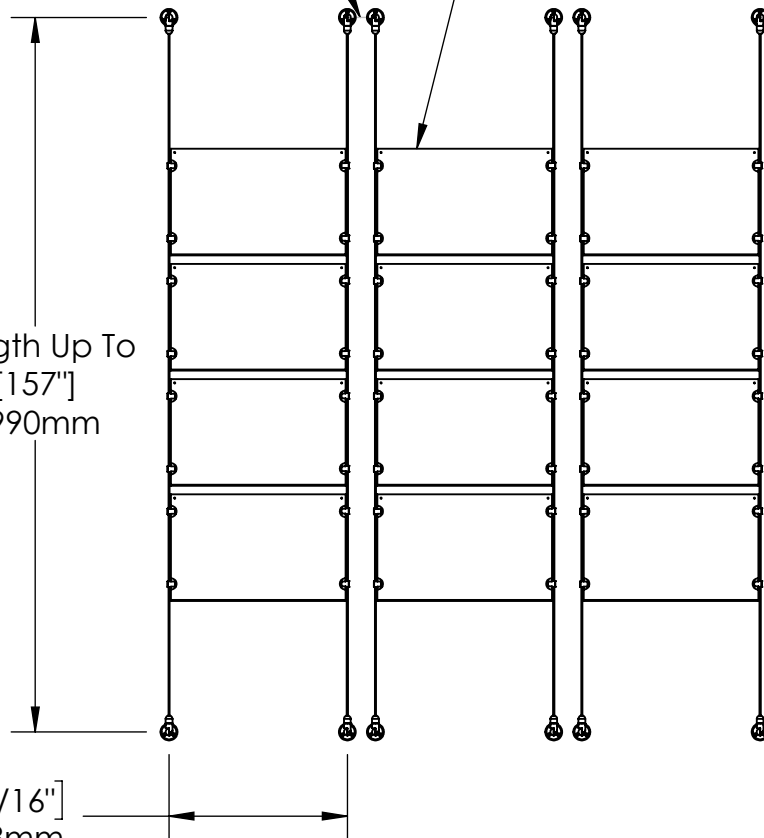

2

1

B

B

Height Adjustable  
Acrylic and Panel Grippers

Recommended Spacing [2"] 50mm

Acrylic For Media  
17" X 11"

Length Up To  
[157"]  
3990mm

[18 9/16"]  
471.8mm

A

2

1

**Mbs Standoffs**  
5046 W Linebaugh Ave  
Tampa, FL 33624 USA  
(813) 938-6025

ASSEMBLY NO.

**CS3A-1711-3X4**

SCALE: 1:20