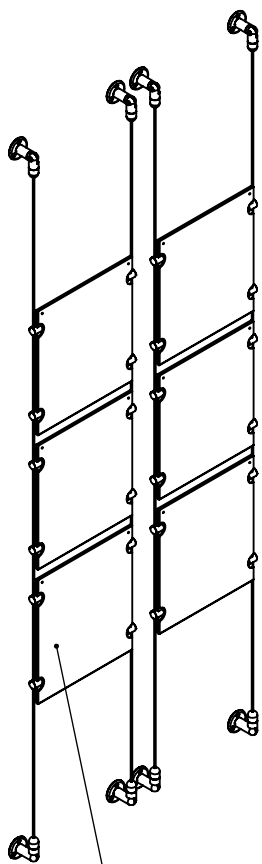

2

1

Height Adjustable
Acrylic and Panel Grippers

Recommended Spacing [2"] 50mm

Acrylic For Media
8-1/2" X 11"

B

B

A

A

2

1

Mbs Standoffs
5046 W Linebaugh Ave
Tampa, FL 33624 USA
(813) 938-6025

ASSEMBLY NO.

CS3A-8511-2X3

SCALE: 1:14

SHEET 1 OF 1