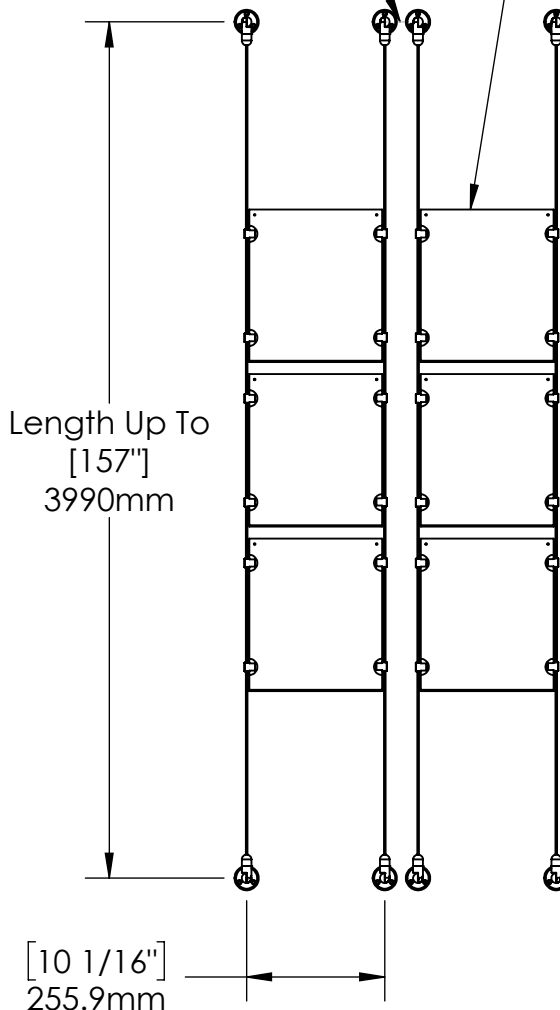

2

1

Height Adjustable
Acrylic and Panel Grippers

Recommended Spacing [2"] 50mm

Acrylic For Media
8-1/2" X 11"

B

B

A

A

2

1

Mbs Standoffs
5046 W Linebaugh Ave
Tampa, FL 33624 USA
(813) 938-6025

ASSEMBLY NO.

CS3A-8511-2X3

SCALE: 1:14

SHEET 1 OF 1