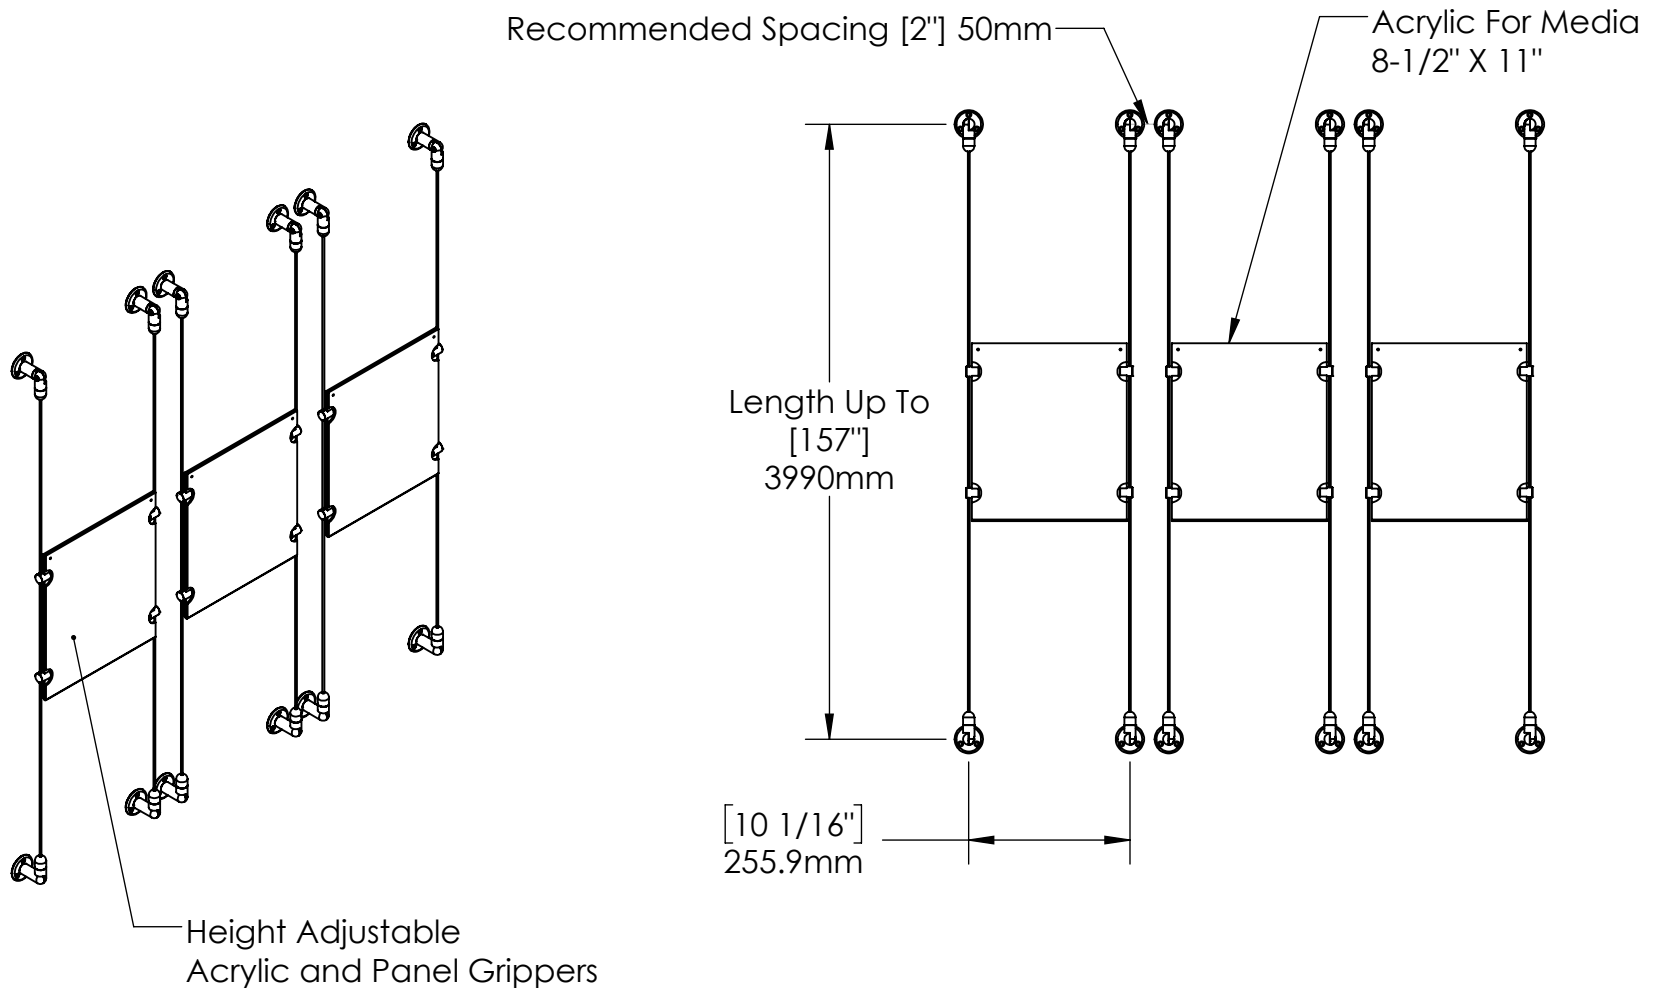

2

1

B

B

A

A

2

1

Mbs Standoffs
 5046 W Linebaugh Ave
 Tampa, FL 33624 USA
 (813) 938-6025

ASSEMBLY NO.

CS3A-8511-3X1

SCALE: 1:12

SHEET 1 OF 1