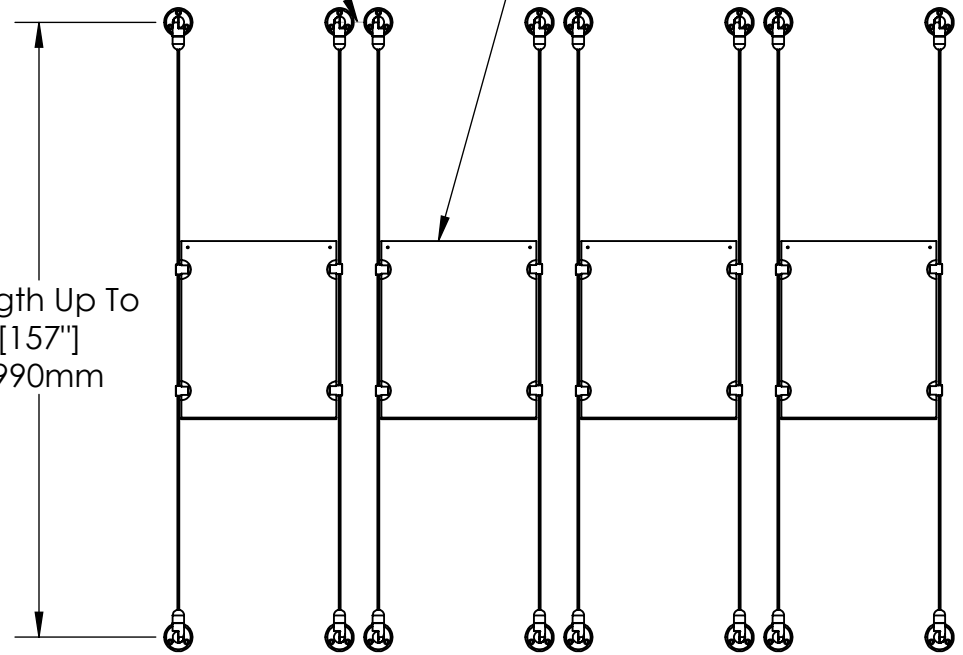

2

1

B

B

A

A

Recommended Spacing [2"] 50mm

Acrylic For Media
8-1/2" X 11"

Length Up To
[157"]
3990mm

[10 1/16"]
255.9mm

Height Adjustable
Acrylic and Panel Grippers

Mbs Standoffs
5046 W Linebaugh Ave
Tampa, FL 33624 USA
(813) 938-6025

ASSEMBLY NO.

CS3A-8511-4X1

SCALE: 1:12

SHEET 1 OF 1