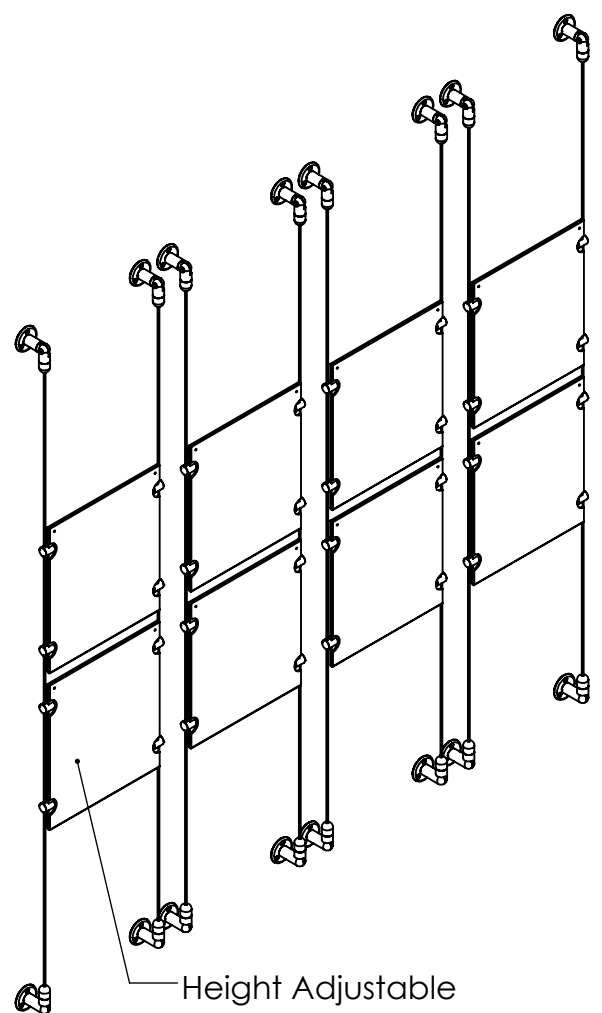

2

1

B

B

A

A

Recommended Spacing [2"] 50mm

Acrylic For Media
8-1/2" X 11"

Length Up To
[157"]
3990mm

[10 1/16"]
255.9mm

Height Adjustable
Acrylic and Panel Grippers

 <p>Mbs Standoffs 5046 W Linebaugh Ave Tampa, FL 33624 USA (813) 938-6025</p>	ASSEMBLY NO.	
	CS3A-8511-4X2	
SCALE: 1:12	SHEET 1 OF 1	