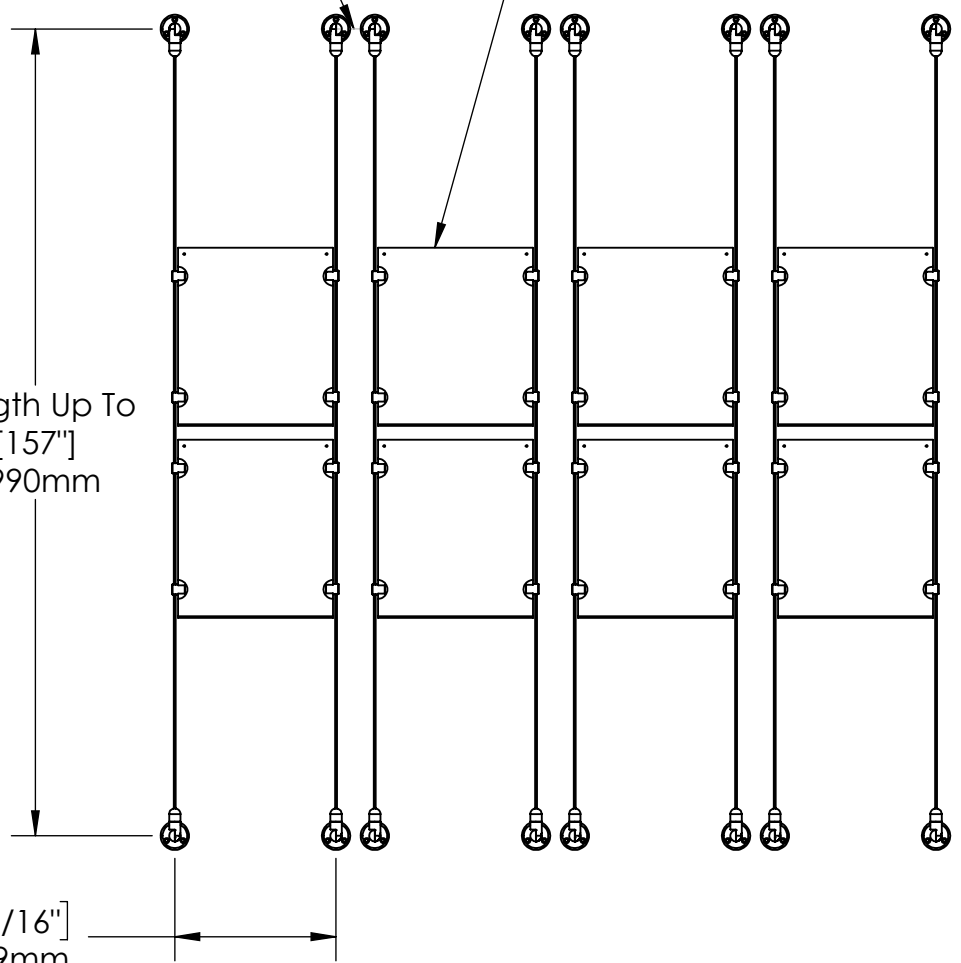

2

1

B

B

A

A

Recommended Spacing [2"] 50mm

Acrylic For Media
8-1/2" X 11"

Length Up To
[157"]
3990mm

[10 1/16"]
255.9mm

Height Adjustable
Acrylic and Panel Grippers

 <p>Mbs Standoffs 5046 W Linebaugh Ave Tampa, FL 33624 USA (813) 938-6025</p>	ASSEMBLY NO.	
	CS3A-8511-4X2	
SCALE: 1:12	SHEET 1 OF 1	

2

1