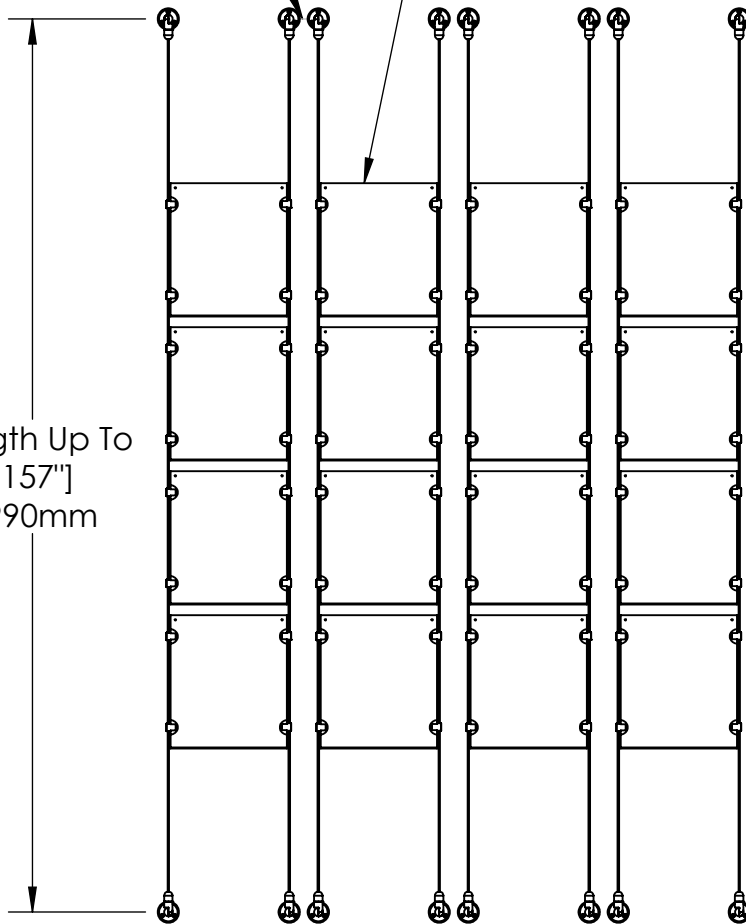

2

1

B

B

A

A

Recommended Spacing [2"] 50mm

Acrylic For Media  
8-1/2" X 11"

Length Up To  
[157"]  
3990mm

[10 1/16"]  
255.9mm

Height Adjustable  
Acrylic and Panel Grippers

**Mbs Standoffs**  
 5046 W Linebaugh Ave  
 Tampa, FL 33624 USA  
 (813) 938-6025

ASSEMBLY NO.

**CS3A-8511-4X4**

SCALE: 1:16

SHEET 1 OF 1

2

1