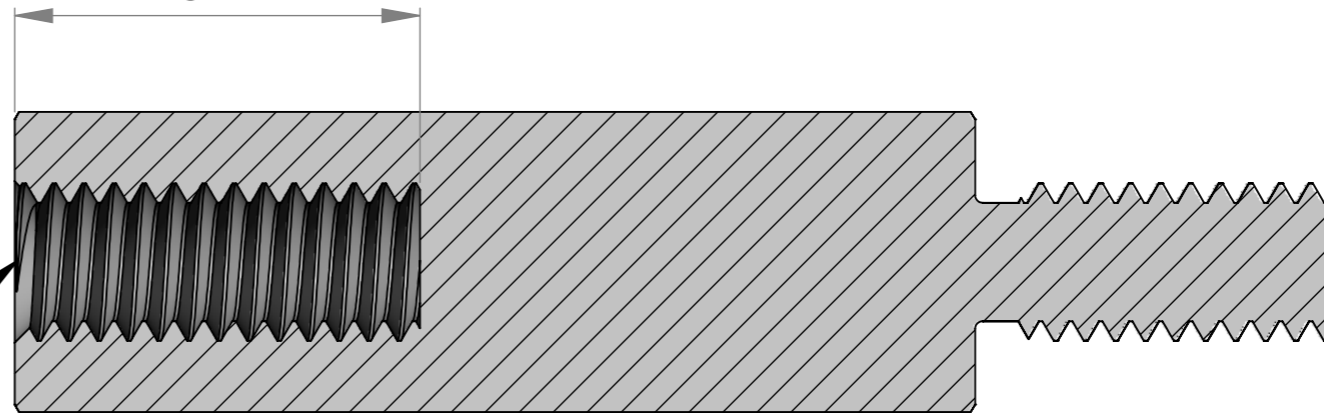

[7/16"]
10.7mm

8-32 Thread

SECTION A-A

[5/16"]
7.9mm

[1/16"]
1.1mm

8-32 Thread

[1"]
25.4mm

[3/8"]
9.5mm

Title : FC4583-832			Scale : 1:2	Mbs R&D	
			Sizes : Letter Landscape	Customer:	
	Mbs Standoffs 5046 W Linebaugh Ave Tampa, FL 33634 USA 813-938-6025	Material:	Finish	Qty : Set Of 2	Rep :
		N°programme laser	N°prog. Mécanum.	N° Plan : RPS 24	