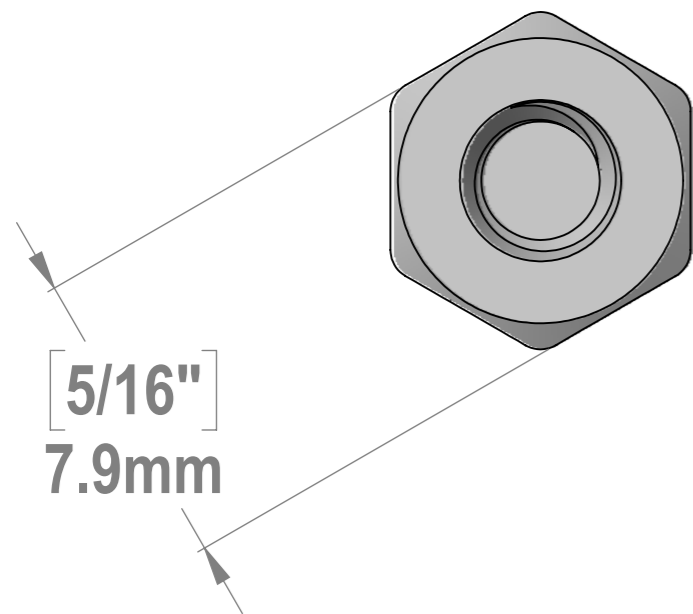

[7/16"]
10.7mm

8-32 Thread

SECTION A-A

[5/16"]
7.9mm

[1/16"]
1.1mm

8-32 Thread

[1"]
25.4mm

[3/8"]
9.5mm

Title : FC4583-832			Scale : 1:2	Mbs R&D	
			Sizes : Letter Landscape	Customer:	
	Mbs Standoffs 5046 W Linebaugh Ave Tampa, FL 33634 USA 813-938-6025	Material:	Finish	Qty : Set Of 2	Rep :
		N°programme laser	N°prog. Mécanum.	N° Plan : RPS 24	