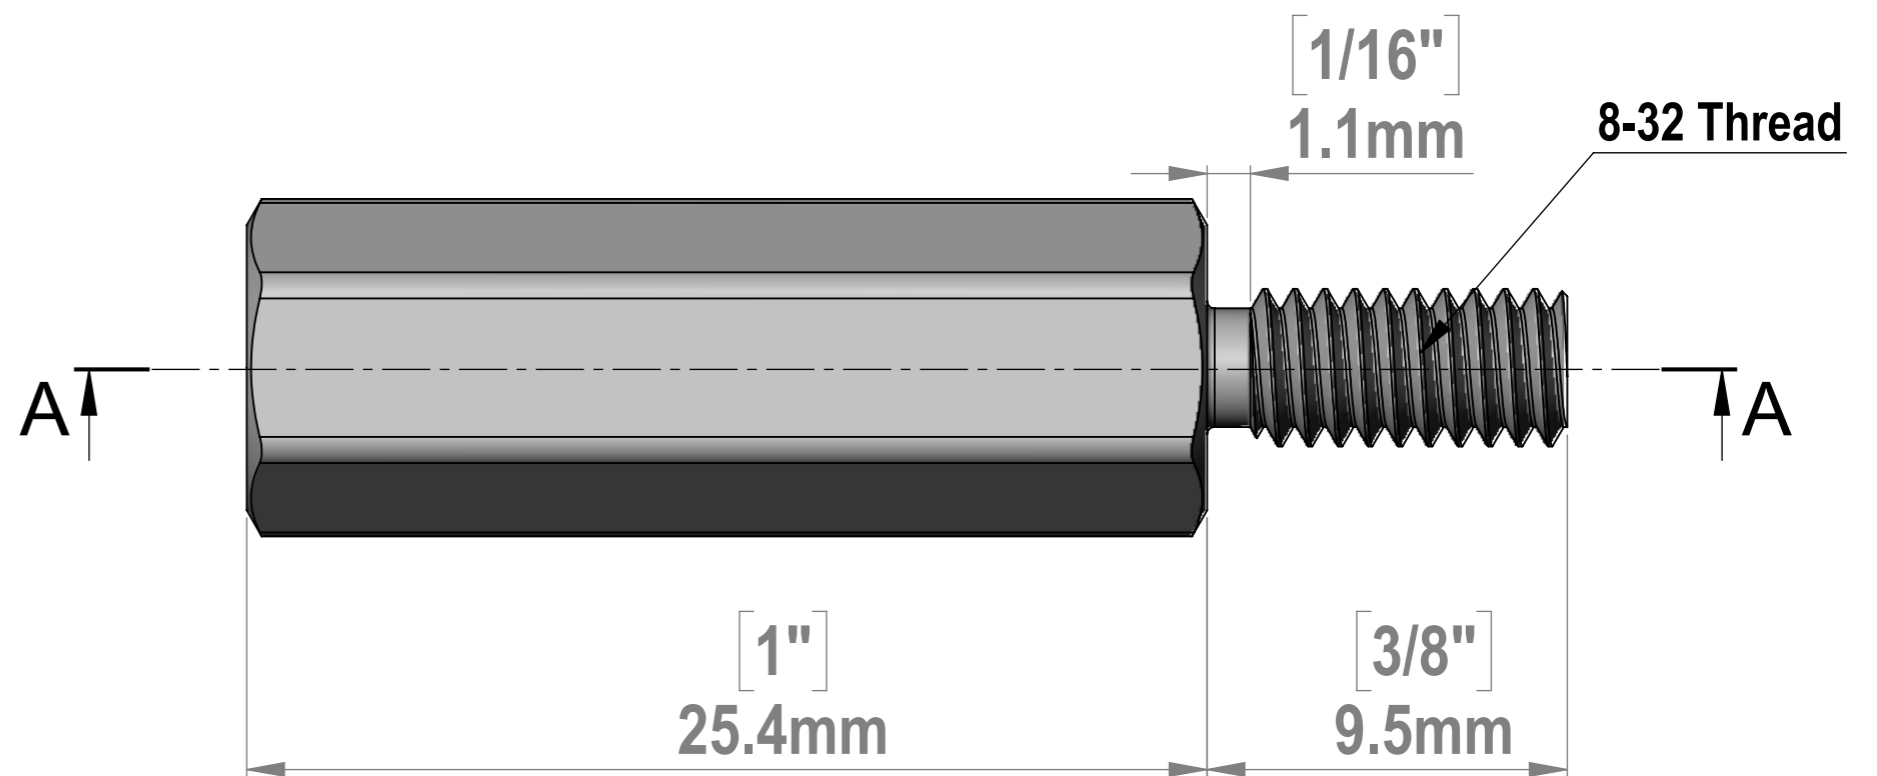

[7/16"]
10.7mm

8-32 Thread

SECTION A-A

[5/16"]
7.9mm

[1/16"]
1.1mm

8-32 Thread

[1"]
25.4mm

[3/8"]
9.5mm

Title : FC4583-832			Scale : 1:2	Mbs R&D	
			Sizes : Letter Landscape	Customer:	
	Mbs Standoffs 5046 W Linebaugh Ave Tampa, FL 33634 USA 813-938-6025	Material:	Finish	Qty : Set Of 2	Rep :
		N°programme laser	N°prog. Mécanum.	N° Plan : RPS 24	