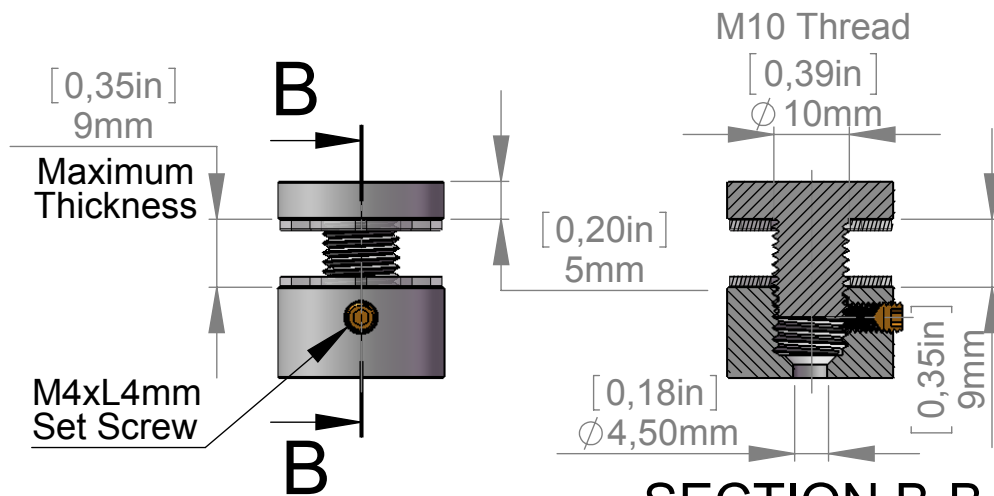

SECTION A-A

SECTION B-B

Item	Qty.	Description
1	1	LBLS22-12 (M10) Body (22x12)
2	1	LBLS22 (M10) Head
3	2	LBLS22 (M10) Washer
4	1	M4xL4mm Set Screw

Title : <b>LBLS22-12</b>			Scale : 1:1		Mbs R&D	
			Sizes : Letter Landscape		Customer:	
	Mbs Standoffs 6420 Benjamin Rd Tampa, FL 33634 USA 813-938-6025	Material:	Finish		Qty :	Rep :
		N°programme laser	N°prog. Mécanum.		N° Plan : LBLS22-12	