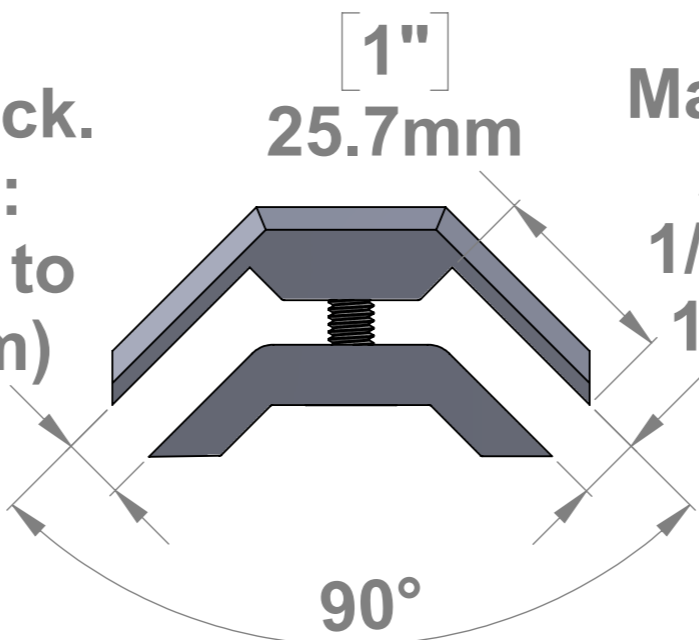

**Material Thick.
Accepted:
1/4" (6mm) to
1/2" (12mm)**

**Material Thick.
Accepted:
1/4" (6mm) to
1/2" (12mm)**

**Hex Bolt
1x M6x16mm
1x M6x22mm
Allen Key Size: 4mm**

Title : PCM90			Scale : 1:1	Mbs R&D	
			Sizes : Letter Landscape	Customer:	
	Mbs Standoffs 5046 W Linebaugh Ave Tampa, FL 33624 USA 1 (813) 938-6025	Material: Nylon	Finish: Clear	Qty :	Rep :
		N°programme laser	N°prog. Mécanum.	N° Plan :	