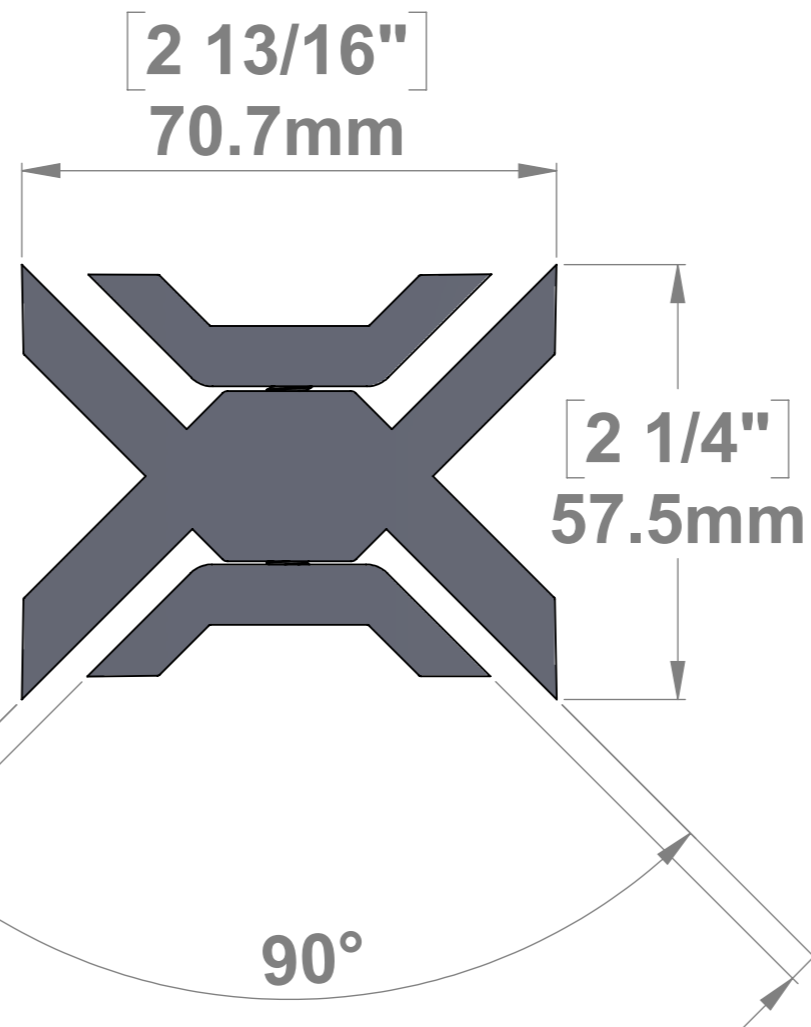

Material Thick.
Accepted:
1/4" (6mm) to
1/2" (12mm)

Material Thick.
Accepted:
1/4" (6mm) to
1/2" (12mm)

Title : PCMCROSS			Scale : 1:1	Mbs R&D	
			Sizes : Letter Landscape	Customer:	
	Mbs Standoffs 5046 W Linebaugh Ave Tampa, FL 33624 USA 1 (813) 938-6025	Material:: SS201	Finish: Brushed	Qty :	Rep :
		N°programme laser	N°prog. Mécanum.	N° Plan :	