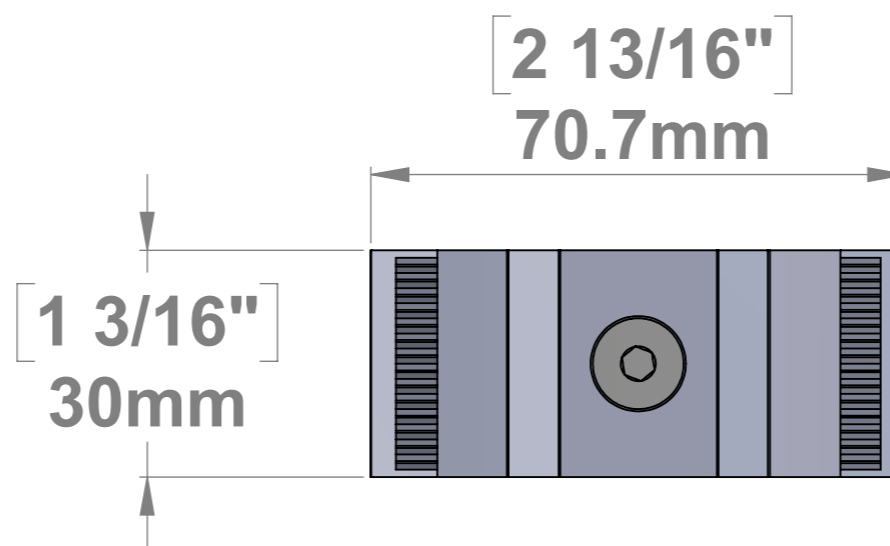

Material Thick.
Accepted:
1/4" (6mm) to
1/2" (12mm)

Material Thick.
Accepted:
1/4" (6mm) to
1/2" (12mm)

Title : PCMCROSS			Scale : 1:1	Mbs R&D	
			Sizes : Letter Landscape	Customer:	
	Mbs Standoffs 5046 W Linebaugh Ave Tampa, FL 33624 USA 1 (813) 938-6025	Material:: SS201	Finish: Brushed	Qty :	Rep :
		N°programme laser	N°prog. Mécanum.	N° Plan :	