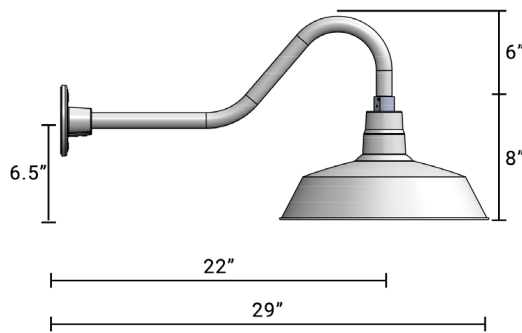

SBL14-XX-SGN22-XX