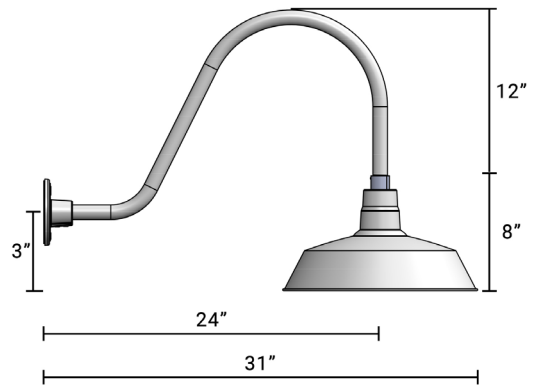

SKU	Description
SGN10-XX	10" Gooseneck Arm With Height of 6" w/ Mounting Plate
SGN13-XX	13" Straight Arm With Height of 2" w/ Mounting Plate
SGN15-XX	14-1/2" Gooseneck Arm With Height of 8" w/ Mounting Plate
SGN22-XX	22" Gooseneck Arm With Height of 7-1/2" w/ Mounting Plate
SGN24-XX	24" Gooseneck Arm With Height of 17" w/ Mounting Plate

SBL14-XX-SGN10-XX

SBL14-XX-SGN13-XX

SBL14-XX-SGN15-XX

SBL14-XX-SGN22-XX

SBL14-XX-SGN24-XX

SBL14-WH-SGN10-WH

SBL14-BK-SGN13-BK

SBL14-GA-SGN15-GA