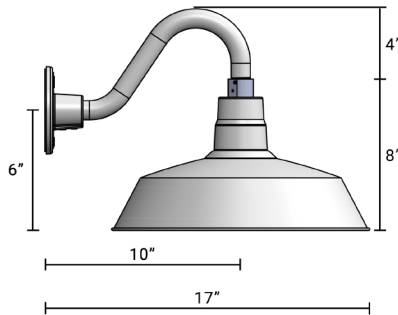

TECHNICAL DATA SHEET

Project Name Catalog #

Comments Date

Fovero RLM - Warehouse/Barn Shade With Gooseneck

Ordering Info

Shade	Finish	Arm Length	Finish
SBL14	BK (Satin Black)	SGN10 -	BK (Satin Black)
	BZ (Architectural Bronze)	SGN13 -	BZ (Architectural Bronze)
	GA (Galvanized)	SGN15 -	GA (Galvanized)
	WH (White)	SGN22 -	WH (White)
		SGN24 -	WH (White)

SBL14-XX-SGN10-XX