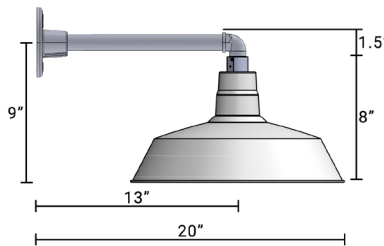

SBL14-XX-SGN13-XX