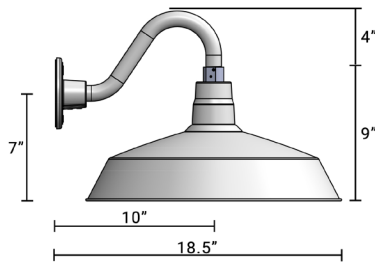

SBL14-XX-SGN10-XX

SBL14-XX-SGN13-XX

SBL14-XX-SGN15-XX

SBL14-XX-SGN22-XX

SBL14-XX-SGN24-XX

SBL14-WH-SGN10-WH

SBL14-BK-SGN13-BK

SBL14-GA-SGN15-GA

SBL14-BK-SGN22-BK

SBL14-BZ-SGN24-BZ

TECHNICAL DATA SHEET

Project Name Catalog #

Comments Date

Fovero RLM - Warehouse/Barn Shade With Gooseneck

Ordering Info

Shade	Finish	Arm Length	Finish
SBL17	BK (Satin Black)	SGN10 -	BK (Satin Black)
	BZ (Architectural Bronze)	SGN13 -	BZ (Architectural Bronze)
	GA (Galvanized)	SGN15 -	GA (Galvanized)
	WH (White)	SGN22 -	WH (White)
		SGN24 -	WH (White)