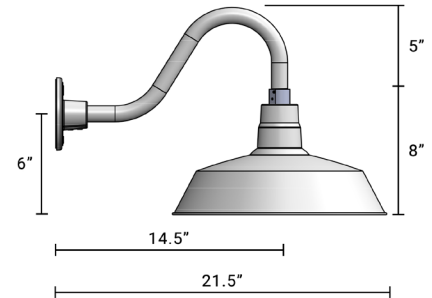

SBL14-XX-SGN15-XX