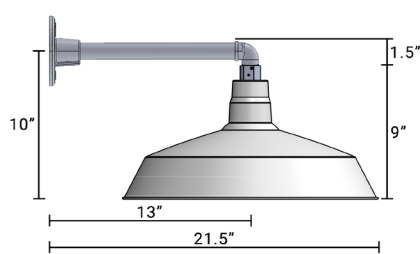

SBL17-XX-SGN13-XX