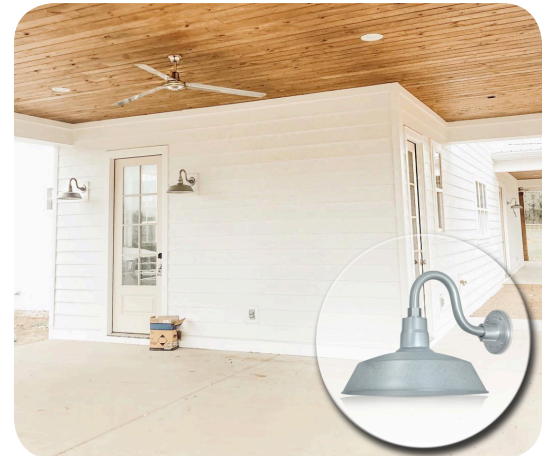

TECHNICAL DATA SHEET

Project Name Catalog #
 Comments Date

Fovero RLM - Warehouse/Barn Shade With Gooseneck

Features

- Fovero RLM's are manufactured using premium cold rolled steel and die cast zinc, which is then electrostatically sprayed, prior to being oven baked with reliable UV stabilized paint suitable for indoor and outdoor use.
- Each shade comes with a wire length of 96 in.
- Gooseneck Arms I.D. 3/4" with 1-14 Thread
- Takes up to 200W A21 Incandescent Bulb, or any E26 Medium Base LED Bulb.
- Fovero RLM's are UL Listed for Wet Locations [E502113] when using Gooseneck Arms