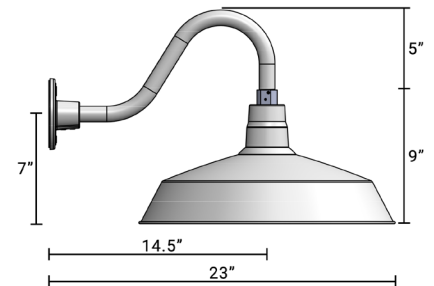

SBL17-XX-SGN15-XX