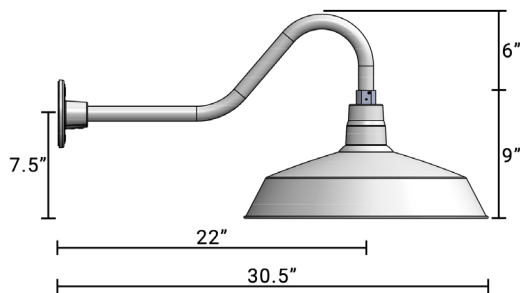

SBL17-XX-SGN22-XX