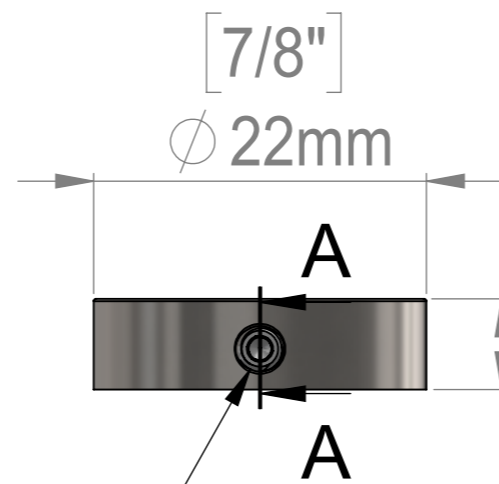

M10X150 Brass Insert

M3x4mm Set Screw

1/4"
6mm

1/8"
2.7mm

3/16"
4.4mm

SECTION A-A

Title : SC22L			Scale : 2:1	Mbs R&D	
			Sizes : Letter Landscape	Customer:	
	Mbs Standoffs 5046 W Linebaugh Ave Tampa, FL 33624 USA 1 (813) 938-6025	Material:	Finish	Qty :	Rep :
		N°programme laser	N°prog. Mécanum.	N° Plan : FAH25-12	