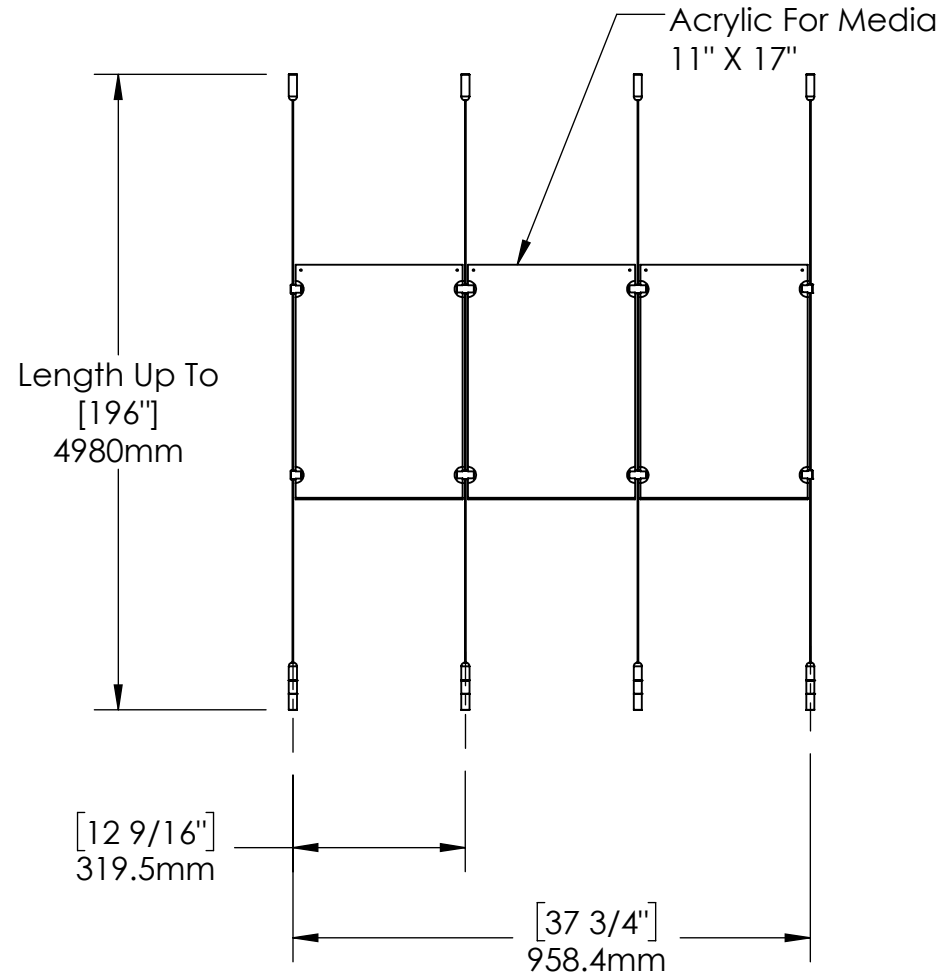

2

1

B

B

A

A

2

1

Mbs Standoffs
 5046 W Linebaugh Ave
 Tampa, FL 33624 USA
 (813) 938-6025

ASSEMBLY NO.
SCG1904-1117-A3X1

SCALE: 1:14

SHEET 1 OF 1