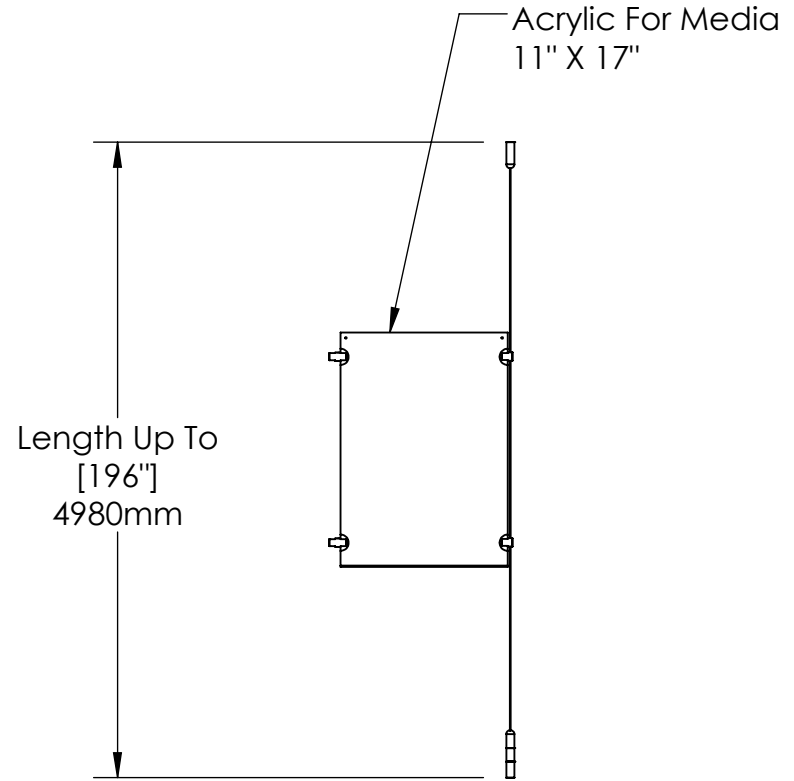

2

1

B

B

A

A

2

1

Mbs Standoffs
 5046 W Linebaugh Ave
 Tampa, FL 33624 USA
 (813) 938-6025

ASSEMBLY NO.
SCG1904-1117-E3X1

SCALE: 1:14

SHEET 1 OF 1